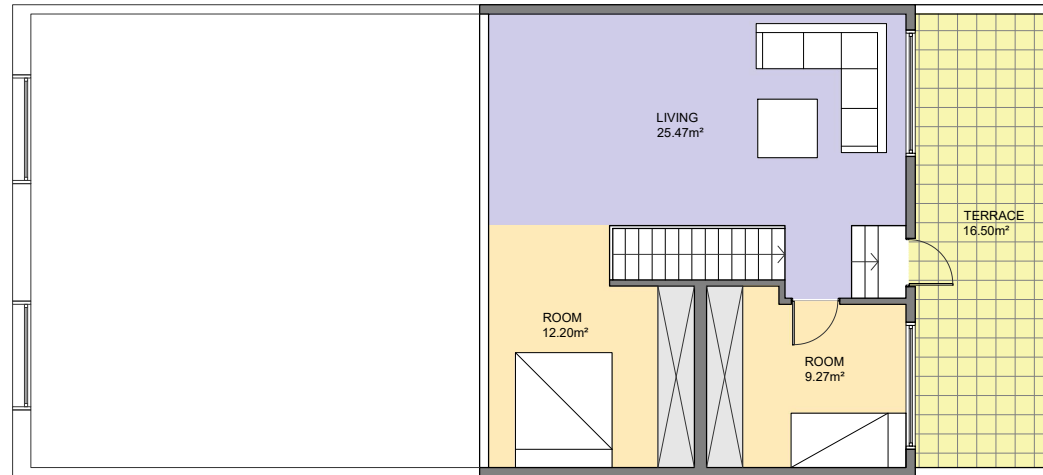

BCN17164

SECOND FLOOR

ENTRY

FIRST FLOOR

LUCAS FOX
INTERNATIONAL PROPERTIES

Scale in metres. Indicative only. Dimensions are approximate. All information contained here in is gathered from sources we believe to be reliable. However we cannot guarantee its accuracy and interested persons should rely on their own enquiries.

Measurements FLOOR			
FIRST FLOOR		SECOND FLOOR	
INTERIOR (Useful surface)	120.85m ²	INTERIOR (Useful surface)	46.94m ²
Terrace	36.98m ²	Terrace	16.50m ²
Built surface	136.14m ²	Built surface	56.59m ²