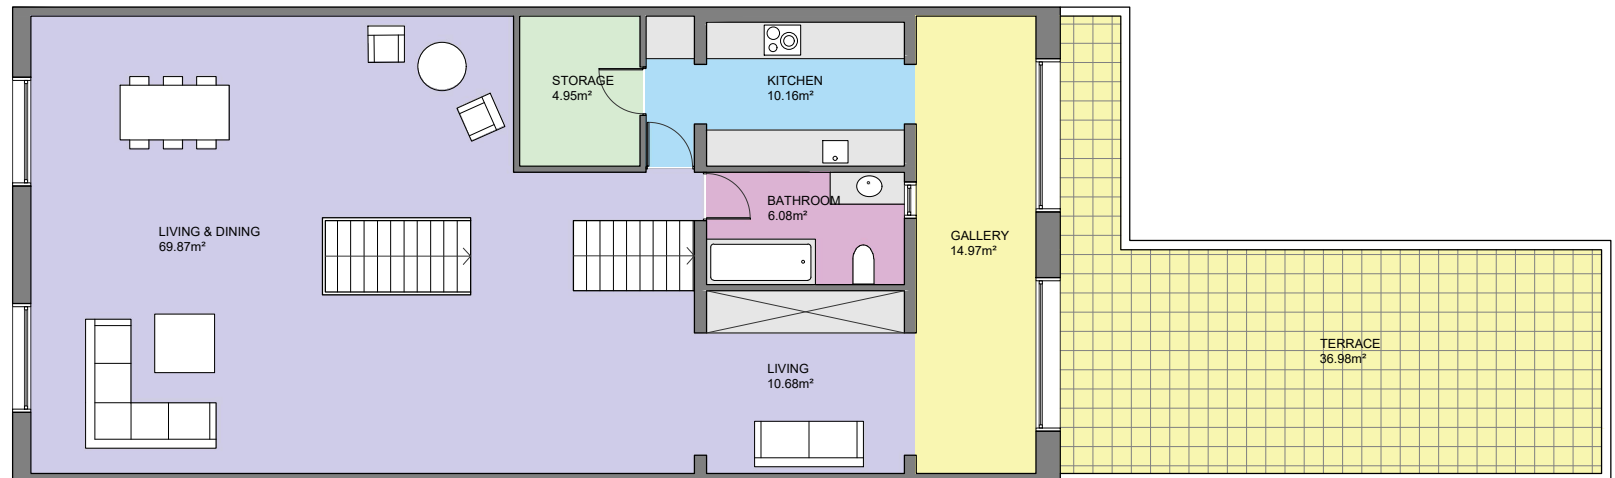

BCN17164

SECOND FLOOR

ENTRY

FIRST FLOOR

LUCAS FOX
INTERNATIONAL PROPERTIES

Scale in metres. Indicative only. Dimensions are approximate. All information contained here in is gathered from sources we believe to be reliable. However we cannot guarantee its accuracy and interested persons should rely on their own enquiries.

Measurements FLOOR			
FIRST FLOOR		SECOND FLOOR	
INTERIOR (Useful surface)	120.85m ²	INTERIOR (Useful surface)	46.94m ²
Terrace	36.98m ²	Terrace	16.50m ²
Built surface	136.14m ²	Built surface	56.59m ²