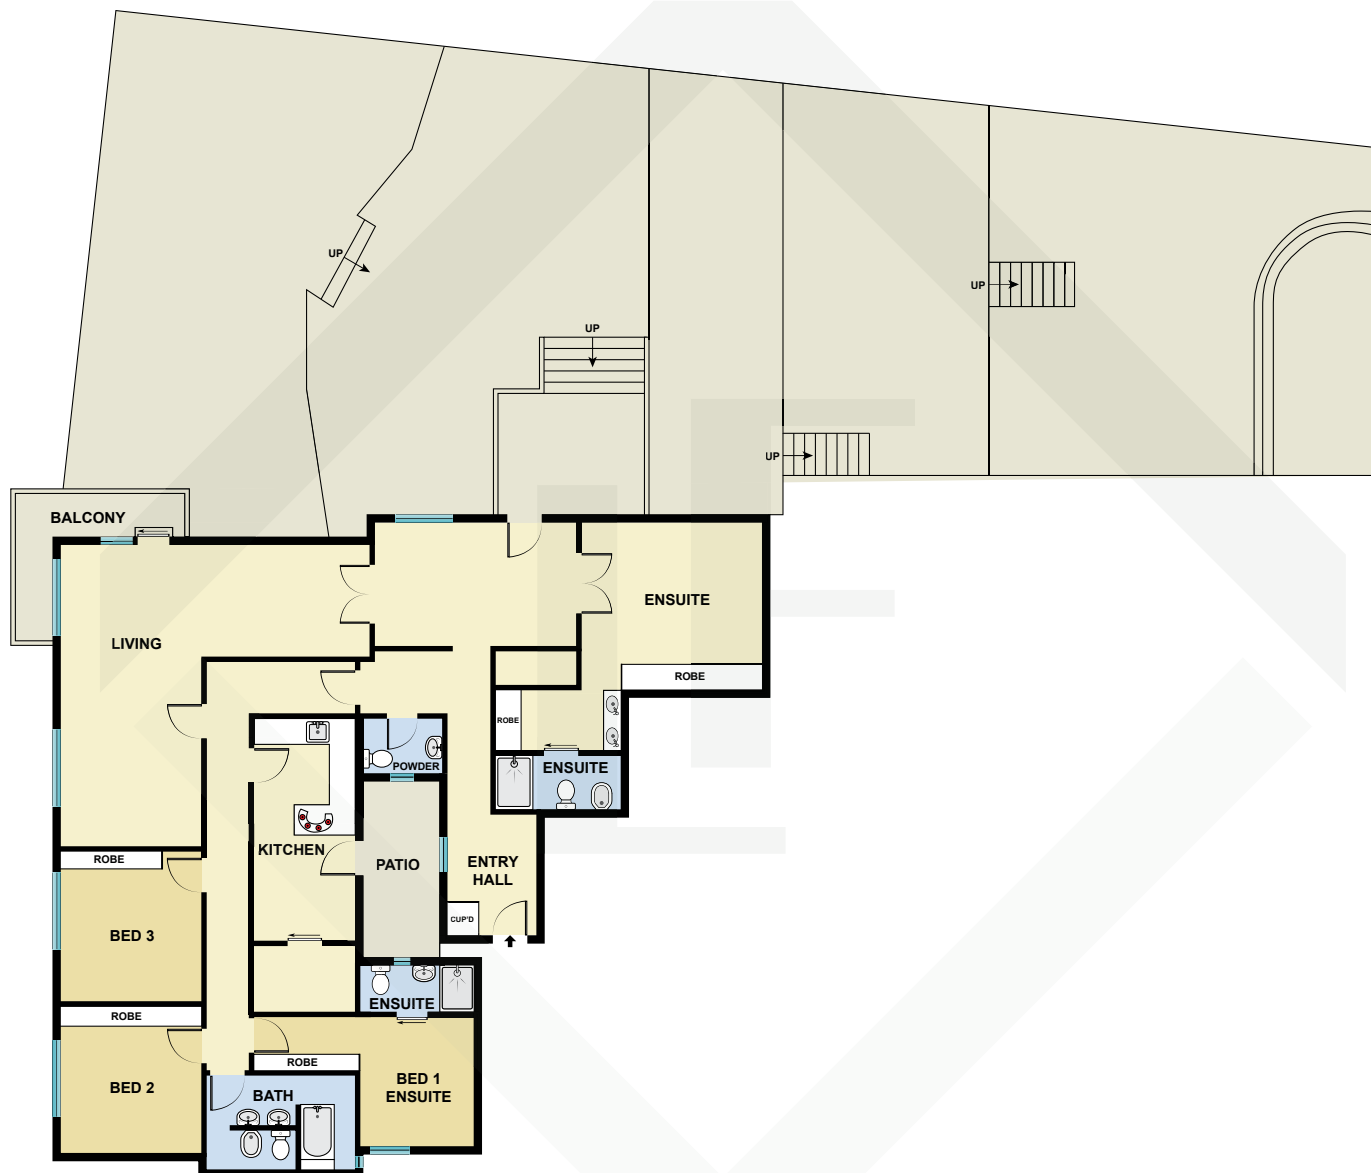

BCN1715

Measurements	
INT	168 m ²
EXT	311 m ²

Scale in metres. Indicative only. Dimensions are approximate. All information contained here in is gathered from sources we believe to be reliable. However we cannot guarantee its accuracy and interested persons should rely on their own enquiries.