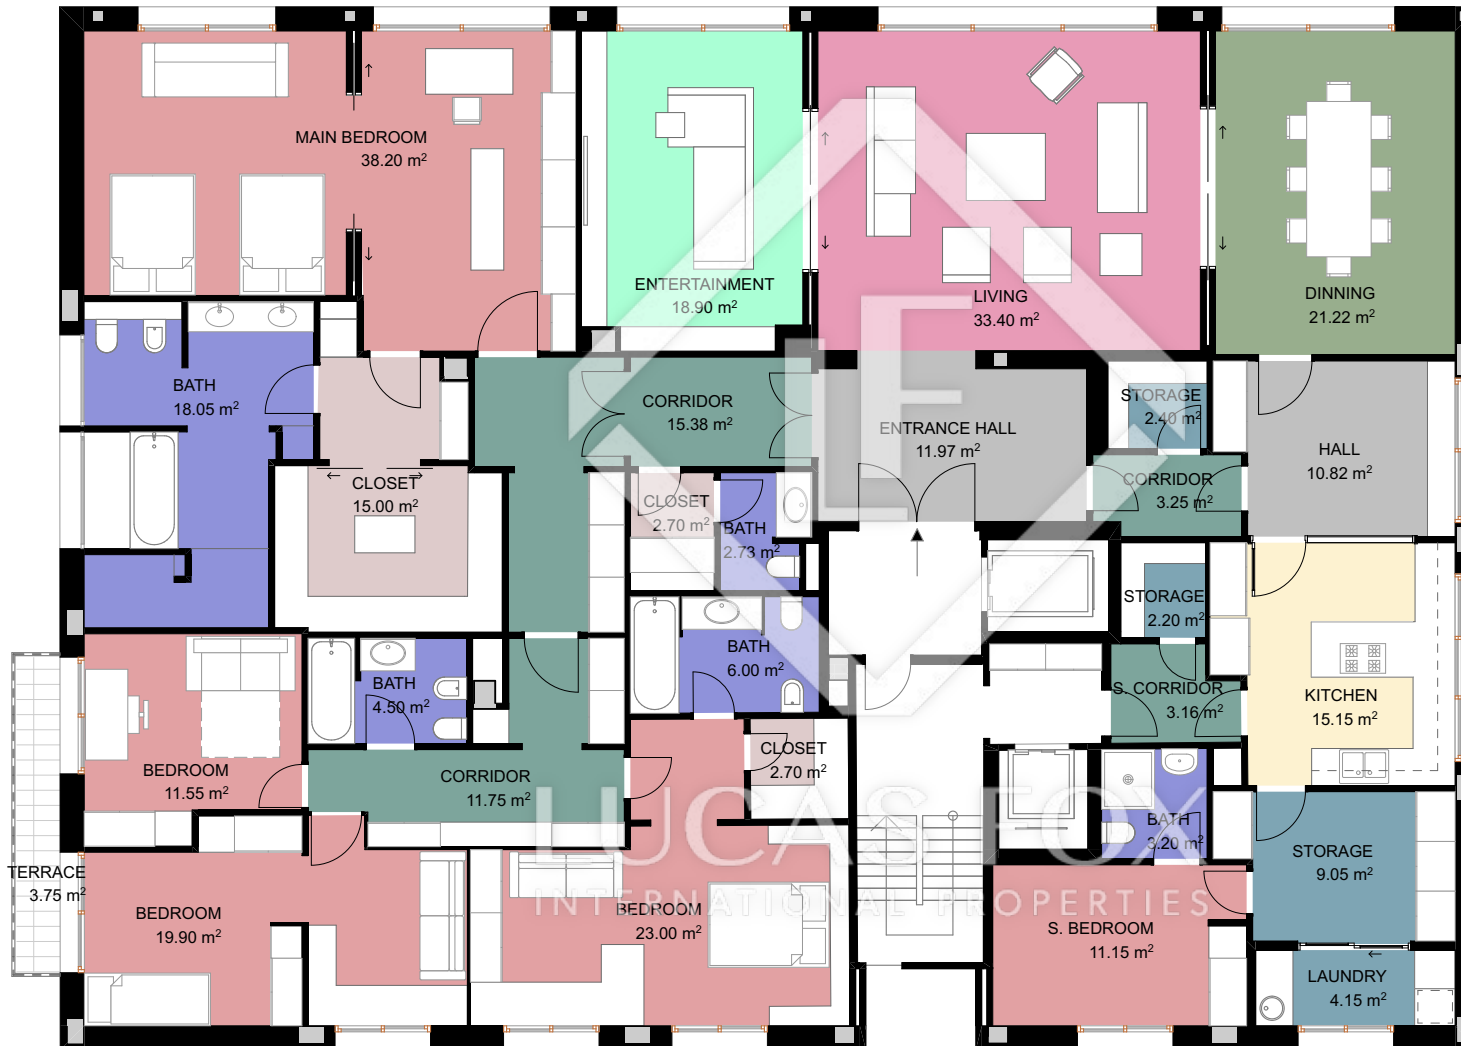

# BCN 17104

**LUCAS FOX**  
INTERNATIONAL PROPERTIES

Scale in metres. Indicative only. Dimensions are approximate. All information contained here in is gathered from sources we believe to be reliable. However we cannot guarantee its accuracy and interested persons should rely on their own enquiries.

Measurements	SECOND FLOOR
INTERIOR (Useful surface)	321,48 m <sup>2</sup>
EXTERIOR	3,75 m <sup>2</sup>
Built surface	376,15 m <sup>2</sup>