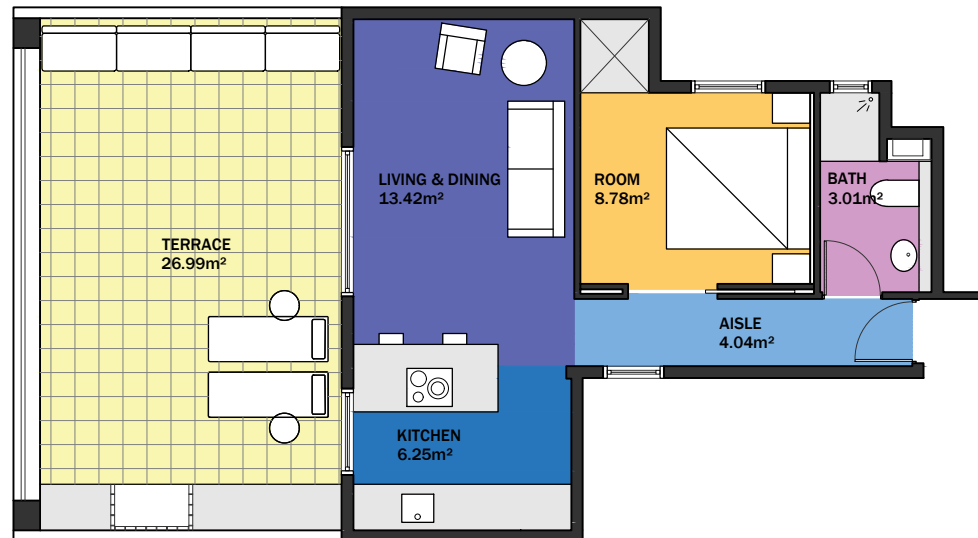

BCN17103

LUCAS FOX
INTERNATIONAL PROPERTIES

Scale in metres. Indicative only. Dimensions are approximate. All information contained here in is gathered from sources we believe to be reliable. However we cannot guarantee its accuracy and interested persons should rely on their own enquiries.

Measurements FLOOR	
INTERIOR (Useful surface)	35.50m ²
Terrace	26.99m ²
Built surface	41.61m ²