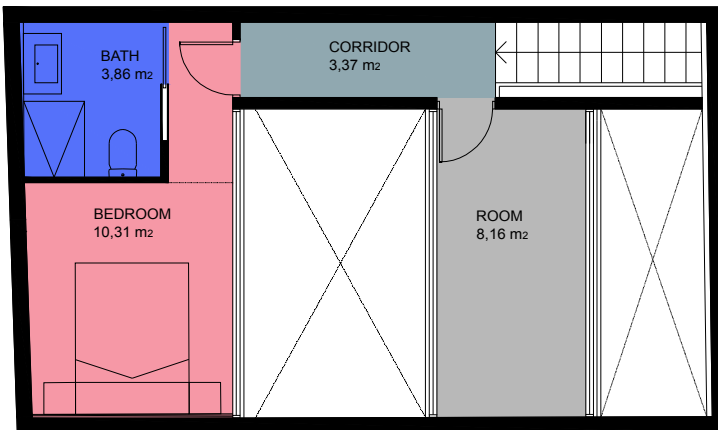

BCN 17085

SCALE (METRES) E:1/100

Scale in metres. Indicative only. Dimensions are approximate. All information contained here in is gathered from sources we believe to be reliable. However we cannot guarantee its accuracy and interested persons should rely on their own enquiries.

Measurements	
Interior (useful surface)	117,16 m ²
Exterior surface	9,81 m ²
Built surface	146,64 m ²