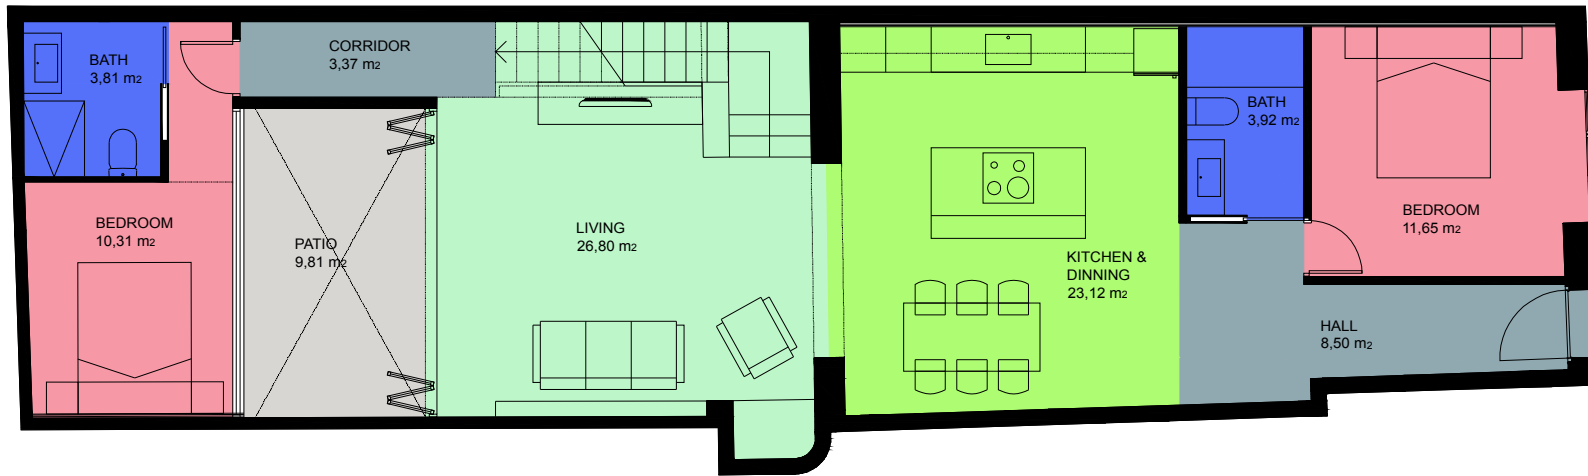

BCN 17085

SCALE (METRES) E:1/100

Scale in metres. Indicative only. Dimensions are approximate. All information contained here in is gathered from sources we believe to be reliable. However we cannot guarantee its accuracy and interested persons should rely on their own enquiries.

Measurements	
Interior (useful surface)	117,16 m ²
Exterior surface	9,81 m ²
Built surface	146,64 m ²