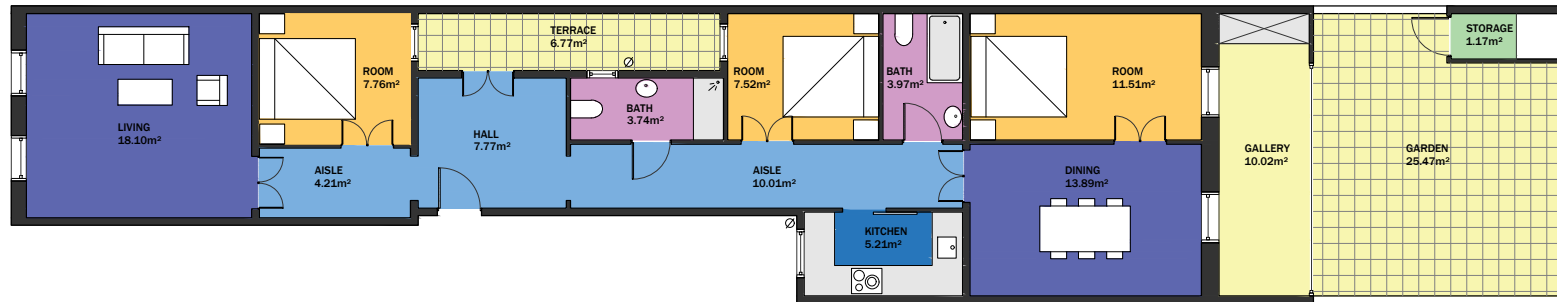

BCN17049

LUCAS FOX
INTERNATIONAL PROPERTIES

Scale in metres. Indicative only. Dimensions are approximate. All information contained here in is gathered from sources we believe to be reliable. However we cannot guarantee its accuracy and interested persons should rely on their own enquiries.

Measurements FLOOR	
INTERIOR (Useful surface)	103.71m ²
Terrace	6.77m ²
Garden	25.47m ²
Built surface	121.07m ²
Height	3.20m