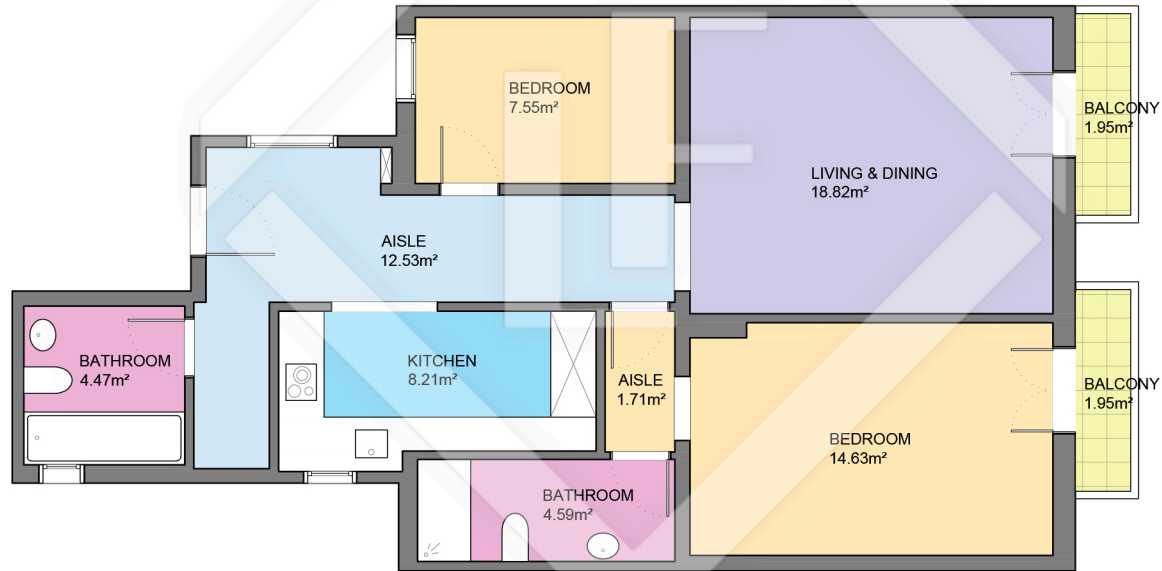

BCN16818

LUCAS FOX

INTERNATIONAL PROPERTIES

Scale in metres. Indicative only. Dimensions are approximate. All information contained here is gathered from sources we believe to be reliable. However we cannot guarantee its accuracy and interested persons should rely on their own enquiries.

Measurements FLOOR	
Built surface	85.52m ²
Useful surface	72.51m ²
Exterior surface	3.90m ²
Height	3.30m