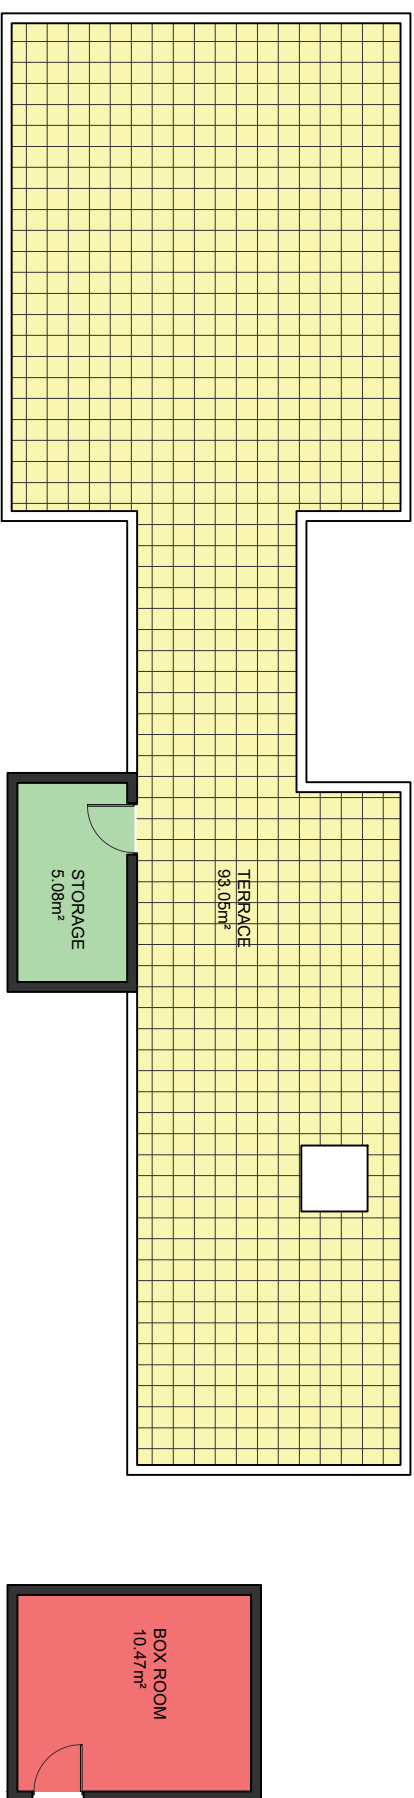

# BCN16810

FOURTH FLOOR

Measurements FOURTH FLOOR	
INTERIOR (Useful surface)	
Terrace	134.85m <sup>2</sup>
Storage in terrace	93.05m <sup>2</sup>
Balcony	5.08m <sup>2</sup>
Built surface	2.62m
Box room	155.15m
Height	10.47m
	2.60m

Scale in metres. Indicative only. Dimensions are approximate. All information contained here in is gathered from sources we believe to be reliable. However we cannot guarantee its accuracy and interested persons should rely on their own enquiries.