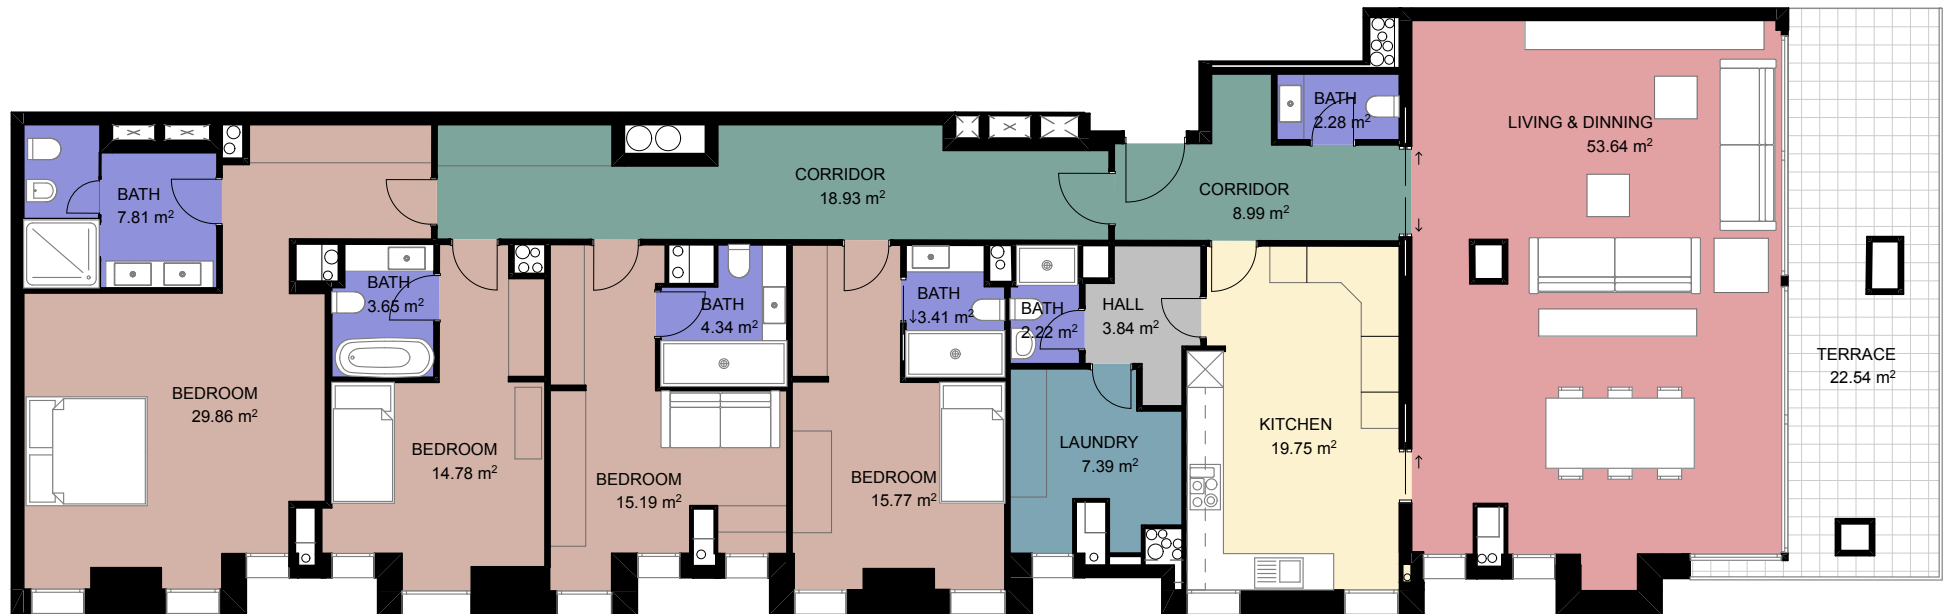

BCN 16808

SCALE (METRES) E:1/125

Scale in metres. Indicative only. Dimensions are approximate. All information contained here in is gathered from sources we believe to be reliable. However we cannot guarantee its accuracy and interested persons should rely on their own enquiries.

Measurements	
INTERIOR (Useful surface)	211,54 m ²
EXTERIOR	22,54 m ²
Built surface	274,59 m ²

BCN 16808

SCALE (METRES) E:1/100

Scale in metres. Indicative only. Dimensions are approximate. All information contained here in is gathered from sources we believe to be reliable. However we cannot guarantee its accuracy and interested persons should rely on their own enquiries.

Measurements	
PARKING	86,92 m ²