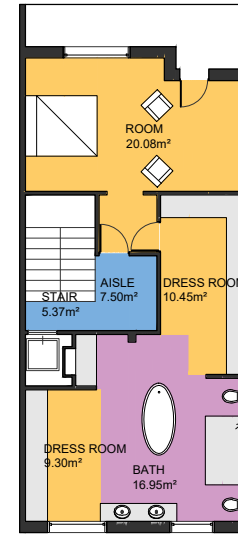

BCN16790

SCALE (METRES) E:1/200

LEVEL -2

LEVEL -1

LEVEL 0

LEVEL 1

LEVEL 2

LEVEL 3

LEVEL 4

Scale in metres. Indicative only. Dimensions are approximate. All information contained here in is gathered from sources we believe to be reliable. However we cannot guarantee its accuracy and interested persons should rely on their own enquiries.

Measurements FLOOR			
LEVEL -2		LEVEL 2	
INTERIOR (Useful surface)	74.81m ²	INTERIOR (Useful surface)	69.65m ²
Built surface	87.63m ²	Built surface	89.90m ²
LEVEL -1		LEVEL 3	
INTERIOR (Useful surface)	83.76m ²	INTERIOR (Useful surface)	65.28m ²
Built surface	100.55m ²	Built surface	80.80m ²
LEVEL 0		LEVEL 4	
INTERIOR (Useful surface)	70.28m ²	INTERIOR (Useful surface)	21.54m ²
Built surface	85.37m ²	Built surface	32.29m ²
LEVEL 1		TOTAL	
INTERIOR (Useful surface)	62.39m ²	INTERIOR (Useful surface)	447.71m ²
Built surface	90.04m ²	Built surface	566.58m ²
		Garden	73.65m ²