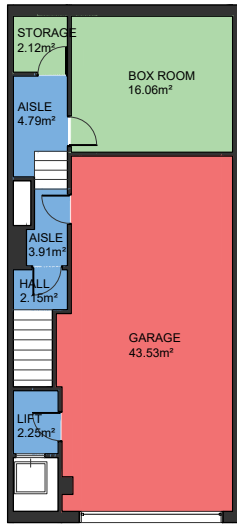

BCN16790

SCALE (METRES) E:1/200

LEVEL -2

LEVEL -1

LEVEL 0

LEVEL 1

LEVEL 2

LEVEL 3

LEVEL 4

Scale in metres. Indicative only. Dimensions are approximate. All information contained here in is gathered from sources we believe to be reliable. However we cannot guarantee its accuracy and interested persons should rely on their own enquiries.

Measurements FLOOR			
LEVEL -2		LEVEL 2	
INTERIOR (Useful surface)	74.81m ²	INTERIOR (Useful surface)	69.65m ²
Built surface	87.63m ²	Built surface	89.90m ²
LEVEL -1		LEVEL 3	
INTERIOR (Useful surface)	83.76m ²	INTERIOR (Useful surface)	65.28m ²
Built surface	100.55m ²	Built surface	80.80m ²
LEVEL 0		LEVEL 4	
INTERIOR (Useful surface)	70.28m ²	INTERIOR (Useful surface)	21.54m ²
Built surface	85.37m ²	Built surface	32.29m ²
LEVEL 1		TOTAL	
INTERIOR (Useful surface)	62.39m ²	INTERIOR (Useful surface)	447.71m ²
Built surface	90.04m ²	Built surface	566.58m ²
		Garden	73.65m ²