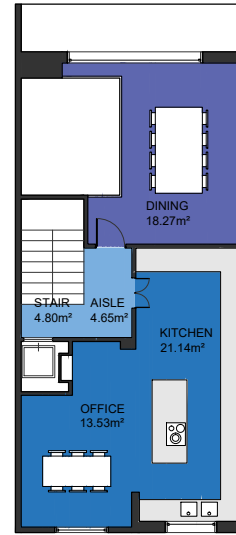

BCN16790

SCALE (METRES) E:1/200

LEVEL -2

LEVEL -1

LEVEL 0

LEVEL 1

LEVEL 2

LEVEL 3

LEVEL 4

Scale in metres. Indicative only. Dimensions are approximate. All information contained here in is gathered from sources we believe to be reliable. However we cannot guarantee its accuracy and interested persons should rely on their own enquiries.

Measurements FLOOR			
LEVEL -2		LEVEL 2	
INTERIOR (Useful surface)	74.81m ²	INTERIOR (Useful surface)	69.65m ²
Built surface	87.63m ²	Built surface	89.90m ²
LEVEL -1		LEVEL 3	
INTERIOR (Useful surface)	83.76m ²	INTERIOR (Useful surface)	65.28m ²
Built surface	100.55m ²	Built surface	80.80m ²
LEVEL 0		LEVEL 4	
INTERIOR (Useful surface)	70.28m ²	INTERIOR (Useful surface)	21.54m ²
Built surface	85.37m ²	Built surface	32.29m ²
LEVEL 1		TOTAL	
INTERIOR (Useful surface)	62.39m ²	INTERIOR (Useful surface)	447.71m ²
Built surface	90.04m ²	Built surface	566.58m ²
		Garden	73.65m ²