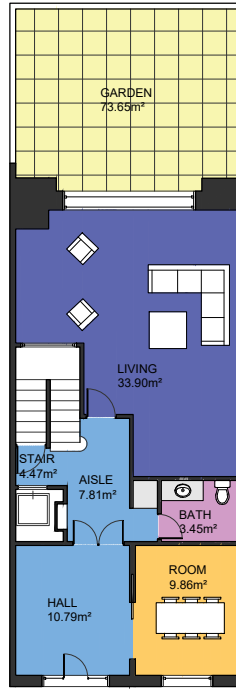

BCN16790

SCALE (METRES) E:1/200

LEVEL -2

LEVEL -1

LEVEL 0

LEVEL 1

LEVEL 2

LEVEL 3

LEVEL 4

Scale in metres. Indicative only. Dimensions are approximate. All information contained here in is gathered from sources we believe to be reliable. However we cannot guarantee its accuracy and interested persons should rely on their own enquiries.

Measurements FLOOR			
LEVEL -2		LEVEL 2	
INTERIOR (Useful surface)	74.81m ²	INTERIOR (Useful surface)	69.65m ²
Built surface	87.63m ²	Built surface	89.90m ²
LEVEL -1		LEVEL 3	
INTERIOR (Useful surface)	83.76m ²	INTERIOR (Useful surface)	65.28m ²
Built surface	100.55m ²	Built surface	80.80m ²
LEVEL 0		LEVEL 4	
INTERIOR (Useful surface)	70.28m ²	INTERIOR (Useful surface)	21.54m ²
Built surface	85.37m ²	Built surface	32.29m ²
LEVEL 1		TOTAL	
INTERIOR (Useful surface)	62.39m ²	INTERIOR (Useful surface)	447.71m ²
Built surface	90.04m ²	Built surface	566.58m ²
		Garden	73.65m ²