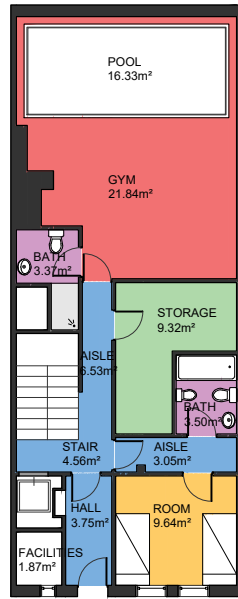

BCN16790

SCALE (METRES) E:1/200

LEVEL -2

LEVEL -1

LEVEL 0

LEVEL 1

LEVEL 2

LEVEL 3

LEVEL 4

Scale in metres. Indicative only. Dimensions are approximate. All information contained here in is gathered from sources we believe to be reliable. However we cannot guarantee its accuracy and interested persons should rely on their own enquiries.

Measurements FLOOR			
LEVEL -2		LEVEL 2	
INTERIOR (Useful surface)	74.81m ²	INTERIOR (Useful surface)	69.65m ²
Built surface	87.63m ²	Built surface	89.90m ²
LEVEL -1		LEVEL 3	
INTERIOR (Useful surface)	83.76m ²	INTERIOR (Useful surface)	65.28m ²
Built surface	100.55m ²	Built surface	80.80m ²
LEVEL 0		LEVEL 4	
INTERIOR (Useful surface)	70.28m ²	INTERIOR (Useful surface)	21.54m ²
Built surface	85.37m ²	Built surface	32.29m ²
LEVEL 1		TOTAL	
INTERIOR (Useful surface)	62.39m ²	INTERIOR (Useful surface)	447.71m ²
Built surface	90.04m ²	Built surface	566.58m ²
		Garden	73.65m ²