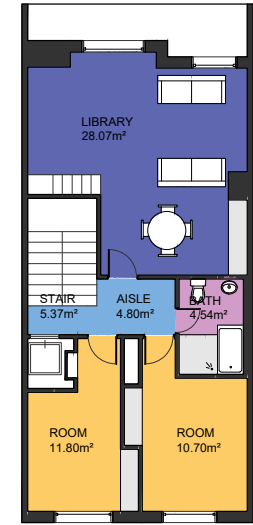

BCN16790

SCALE (METRES) E:1/200

LEVEL -2

LEVEL -1

LEVEL 0

LEVEL 1

LEVEL 2

LEVEL 3

LEVEL 4

Scale in metres. Indicative only. Dimensions are approximate. All information contained here in is gathered from sources we believe to be reliable. However we cannot guarantee its accuracy and interested persons should rely on their own enquiries.

Measurements FLOOR			
LEVEL -2		LEVEL 2	
INTERIOR (Useful surface)	74.81m ²	INTERIOR (Useful surface)	69.65m ²
Built surface	87.63m ²	Built surface	89.90m ²
LEVEL -1		LEVEL 3	
INTERIOR (Useful surface)	83.76m ²	INTERIOR (Useful surface)	65.28m ²
Built surface	100.55m ²	Built surface	80.80m ²
LEVEL 0		LEVEL 4	
INTERIOR (Useful surface)	70.28m ²	INTERIOR (Useful surface)	21.54m ²
Built surface	85.37m ²	Built surface	32.29m ²
LEVEL 1		TOTAL	
INTERIOR (Useful surface)	62.39m ²	INTERIOR (Useful surface)	447.71m ²
Built surface	90.04m ²	Built surface	566.58m ²
		Garden	73.65m ²