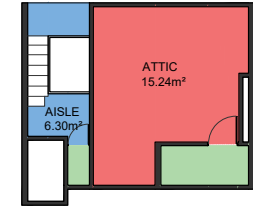

BCN16790

SCALE (METRES) E:1/200

LEVEL -2

LEVEL -1

LEVEL 0

LEVEL 1

LEVEL 2

LEVEL 3

LEVEL 4

Scale in metres. Indicative only. Dimensions are approximate. All information contained here in is gathered from sources we believe to be reliable. However we cannot guarantee its accuracy and interested persons should rely on their own enquiries.

Measurements FLOOR			
LEVEL -2		LEVEL 2	
INTERIOR (Useful surface)	74.81m ²	INTERIOR (Useful surface)	69.65m ²
Built surface	87.63m ²	Built surface	89.90m ²
LEVEL -1		LEVEL 3	
INTERIOR (Useful surface)	83.76m ²	INTERIOR (Useful surface)	65.28m ²
Built surface	100.55m ²	Built surface	80.80m ²
LEVEL 0		LEVEL 4	
INTERIOR (Useful surface)	70.28m ²	INTERIOR (Useful surface)	21.54m ²
Built surface	85.37m ²	Built surface	32.29m ²
LEVEL 1		TOTAL	
INTERIOR (Useful surface)	62.39m ²	INTERIOR (Useful surface)	447.71m ²
Built surface	90.04m ²	Built surface	566.58m ²
		Garden	73.65m ²