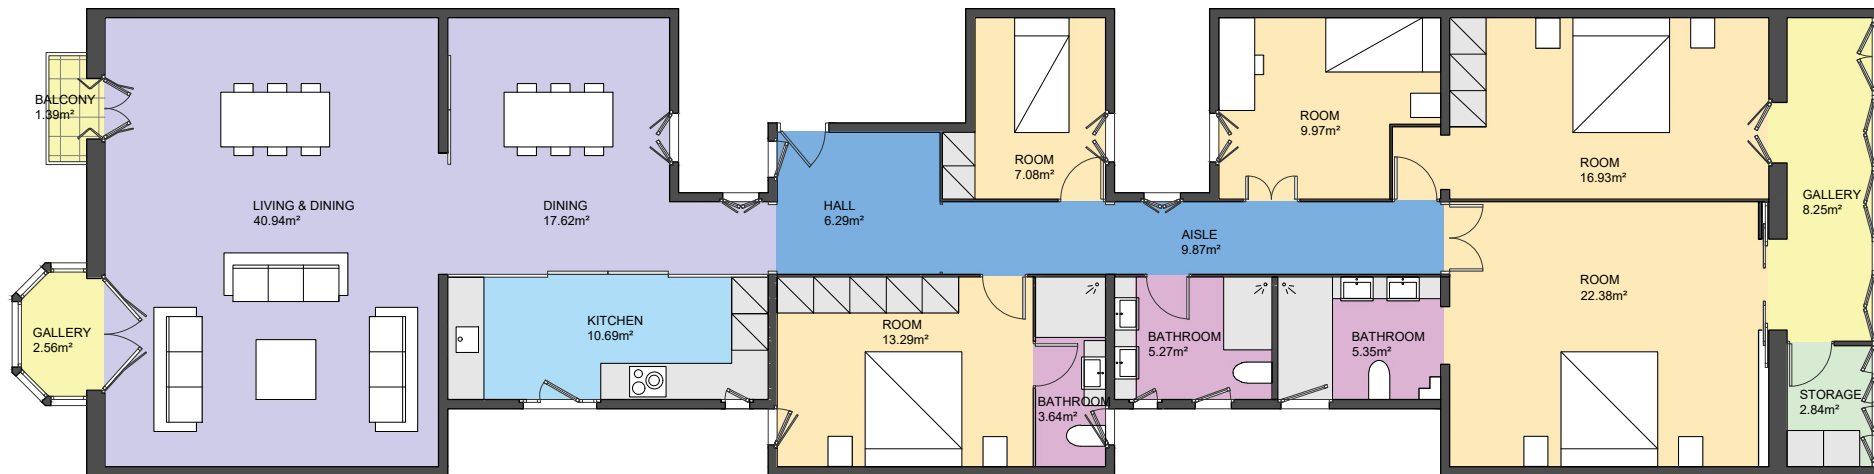

BCN16780

Scale in metres. Indicative only. Dimensions are approximate. All information contained here in is gathered from sources we believe to be reliable. However we cannot guarantee its accuracy and interested persons should rely on their own enquiries.

Measurements FLOOR	
INTERIOR (Useful surface)	182.97m ²
Balcony	1.39m ²
Built surface	210.42m ²