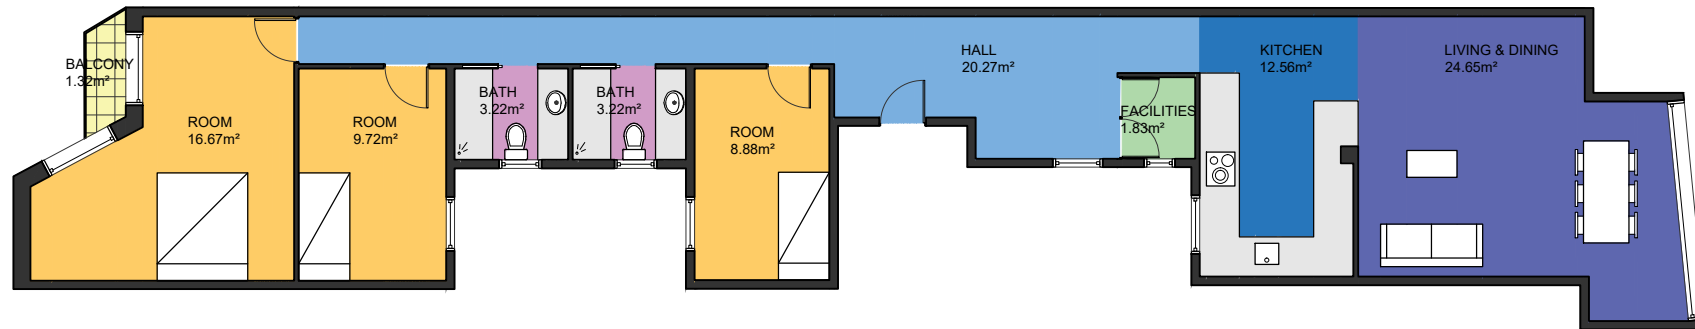

BCN16763

FLOOR

Scale in metres. Indicative only. Dimensions are approximate. All information contained here in is gathered from sources we believe to be reliable. However we cannot guarantee its accuracy and interested persons should rely on their own enquiries.

Measurements FLOOR	
INTERIOR (Useful surface)	101.02m ²
Balcony	1.32m ²
Built surface	116.51m ²
Height	2.50m