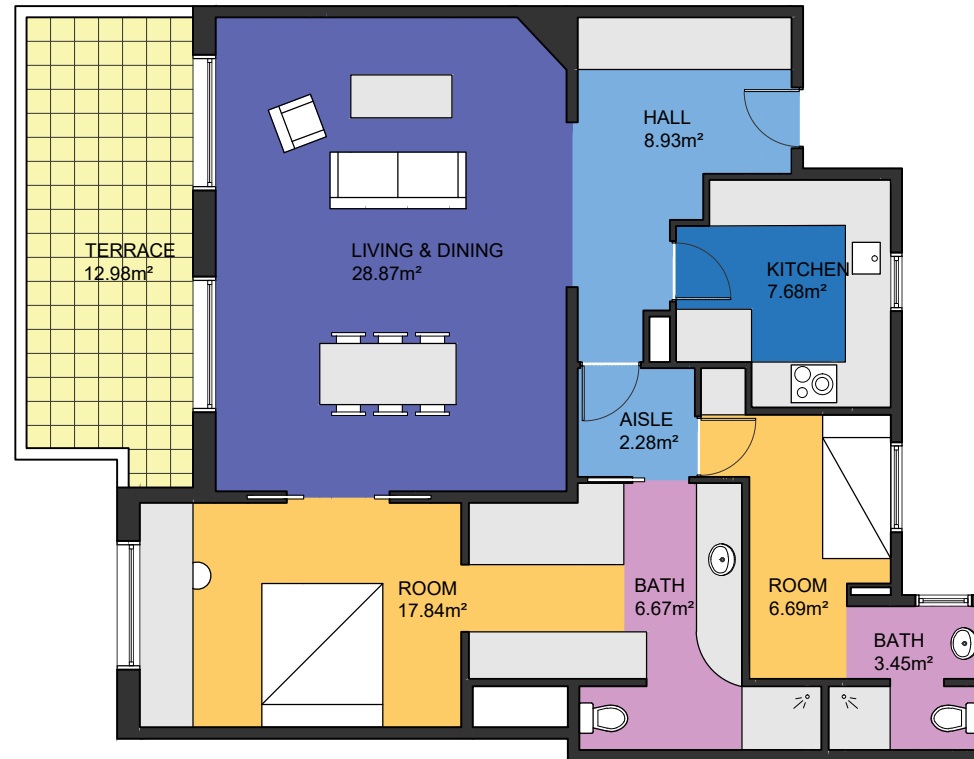

BCN16718

SCALE (METRES) E:1/100

FOURTH FLOOR

Scale in metres. Indicative only. Dimensions are approximate. All information contained here in is gathered from sources we believe to be reliable. However we cannot guarantee its accuracy and interested persons should rely on their own enquiries.

Measurements FOURTH FLOOR	
INTERIOR (Useful surface)	82.41m ²
Terrace	12.98m ²
Built surface	95.31m ²