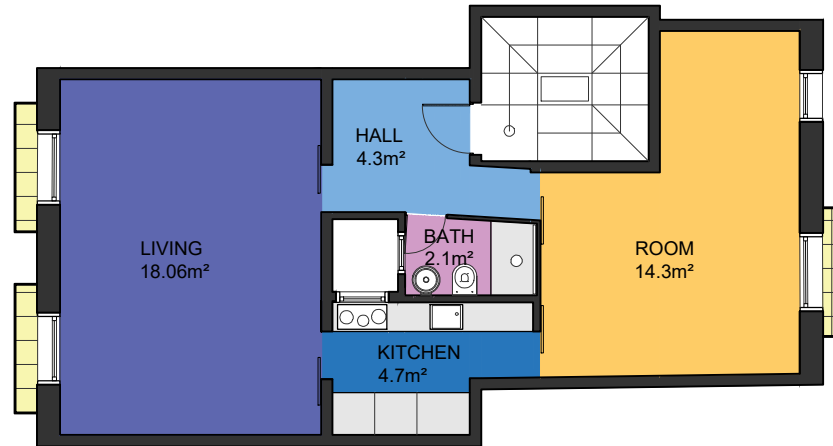

BCN16677

SCALE (METRES) E:1/100

FOURTH FLOOR

Scale in metres. Indicative only. Dimensions are approximate. All information contained here in is gathered from sources we believe to be reliable. However we cannot guarantee its accuracy and interested persons should rely on their own enquiries.

Measurements FOURTH FLOOR	
INTERIOR (Useful surface)	46.5m ²
Built surface	53.48m ²