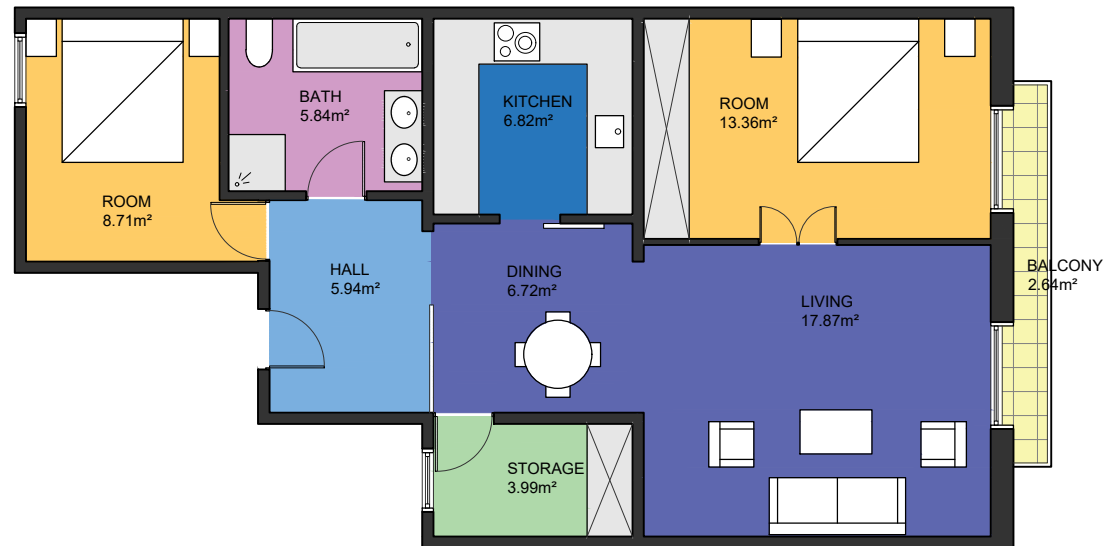

BCN16628

LUCAS FOX
INTERNATIONAL PROPERTIES

Scale in metres. Indicative only. Dimensions are approximate. All information contained here in is gathered from sources we believe to be reliable. However we cannot guarantee its accuracy and interested persons should rely on their own enquiries.

Measurements FLOOR	
INTERIOR (Useful surface)	69.25m ²
Balcony	2.64m ²
Built surface	79.64m ²
Height	3.20m