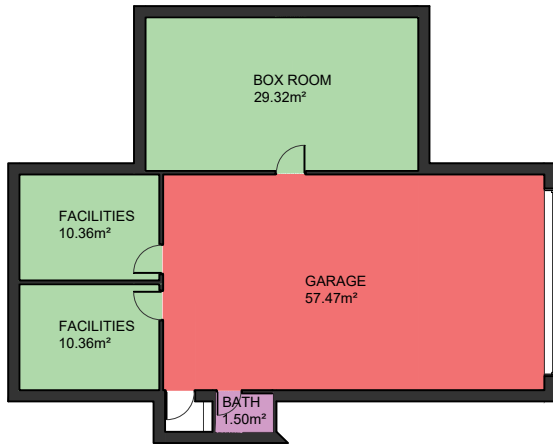

BCN16627

SCALE (METRES) E:1/200

BASEMENT FLOOR

GROUND FLOOR

FIRST FLOOR

Scale in metres. Indicative only. Dimensions are approximate. All information contained here in is gathered from sources we believe to be reliable. However we cannot guarantee its accuracy and interested persons should rely on their own enquiries.

Measurements FLOOR	
BASEMENT FLOOR	
INTERIOR (Useful surface)	109.01m ²
Built surface	123.74m ²
GROUND FLOOR	
INTERIOR (Useful surface)	192.30m ²
Porch	33.82m ²
Built surface	229.16m ²
FIRST FLOOR	
INTERIOR (Useful surface)	171.55m ²
Terrace	17.08m ²
Built surface	218.17m ²