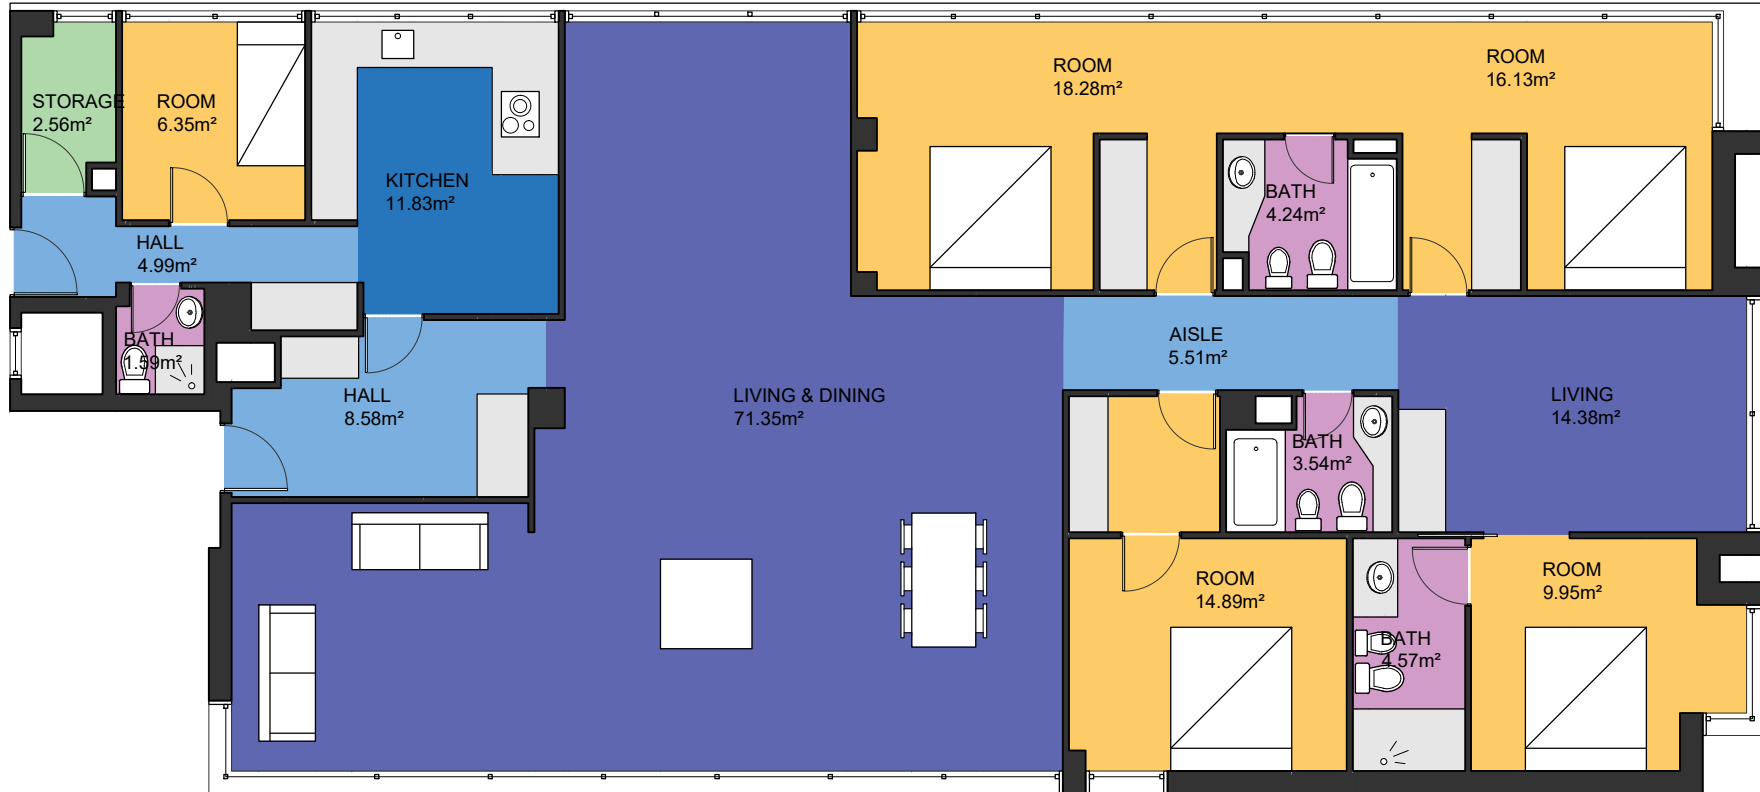

BCN16594

SCALE (METRES) E:1/100

FOURTH FLOOR

Scale in metres. Indicative only. Dimensions are approximate. All information contained here in is gathered from sources we believe to be reliable. However we cannot guarantee its accuracy and interested persons should rely on their own enquiries.

Measurements FOURTH FLOOR	
INTERIOR (Useful surface)	198.74m ²
Built surface	228.551m ²