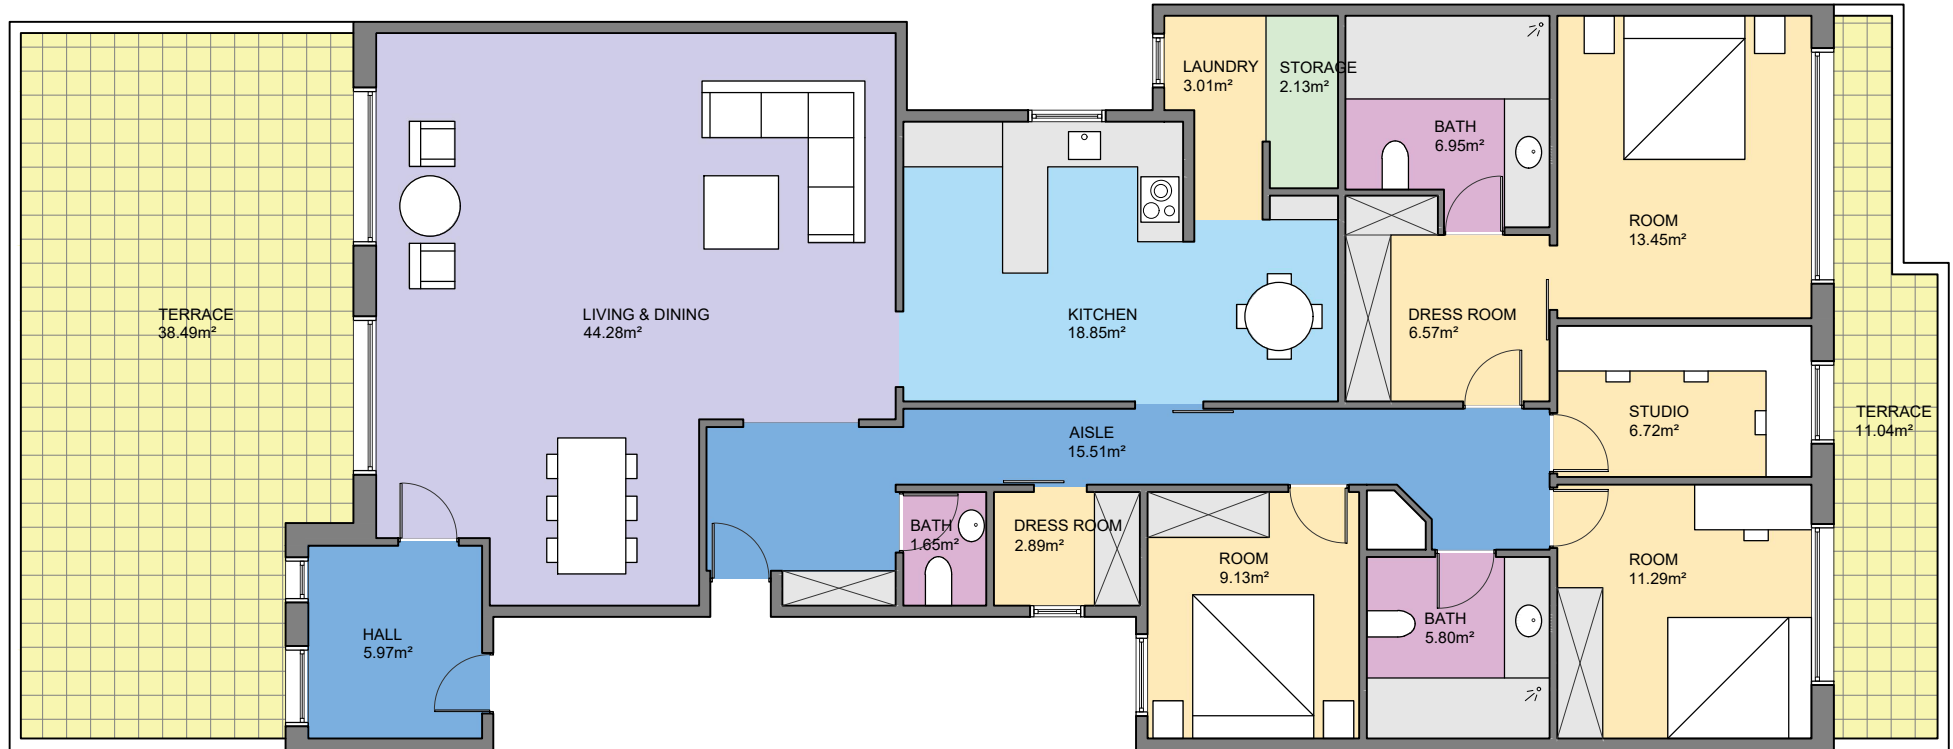

BCN16561

LUCAS FOX
INTERNATIONAL PROPERTIES

Scale in metres. Indicative only. Dimensions are approximate. All information contained here in is gathered from sources we believe to be reliable. However we cannot guarantee its accuracy and interested persons should rely on their own enquiries.

Measurements FLOOR	
INTERIOR (Useful surface)	154.20m ²
Terrace	49.53m ²
Built surface	174.19m ²
Height	2.80m ²