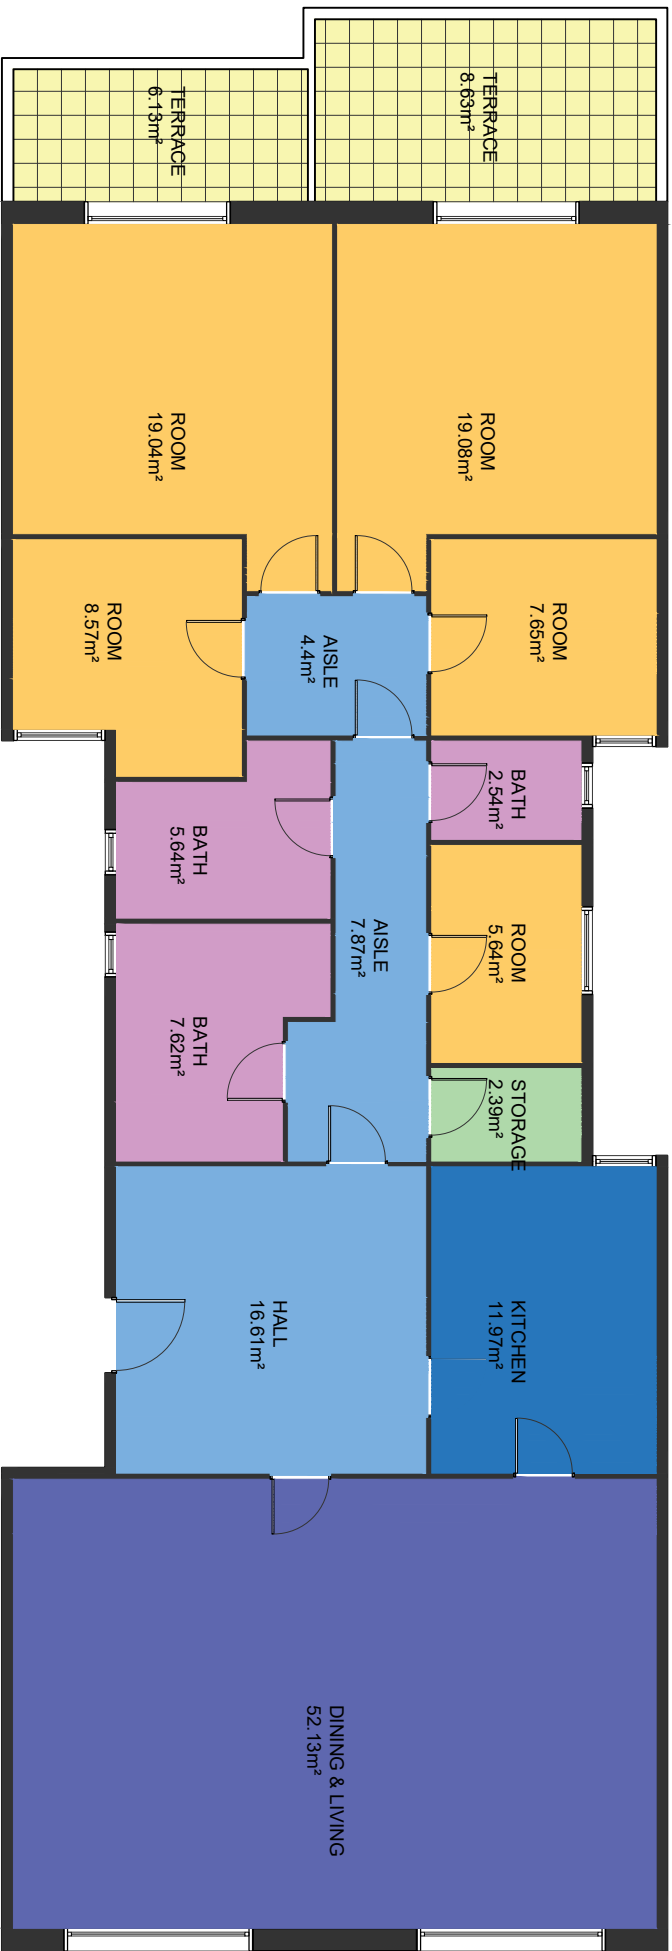

BCN16506

Scale in metres. Indicative only. Dimensions are approximate. All information contained here in is gathered from sources we believe to be reliable. However we cannot guarantee its accuracy and interested persons should rely on their own enquiries.

Measurements FOURTH FLOOR	
INTERIOR (Useful surface)	171.15m ²
Terrace	14.76m ²
Built surface	191.82m ²