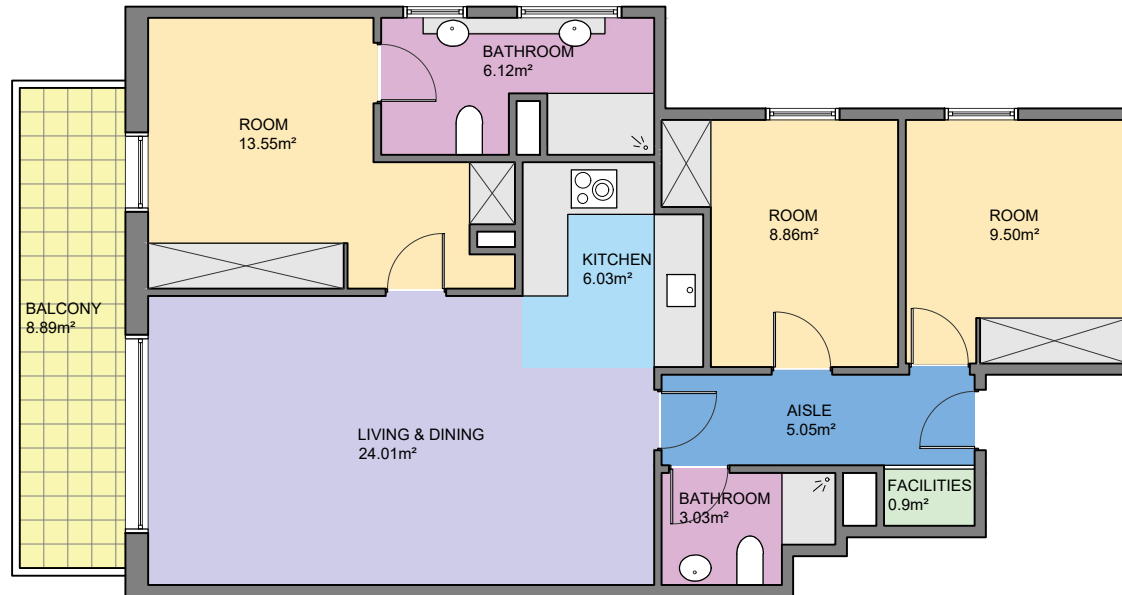

BCN16470

LUCAS FOX
INTERNATIONAL PROPERTIES

Scale in metres. Indicative only. Dimensions are approximate. All information contained here in is gathered from sources we believe to be reliable. However we cannot guarantee its accuracy and interested persons should rely on their own enquiries.

Measurements FLOOR	
INTERIOR (Useful surface)	77.05m ²
Balcony	8.89m ²
Built surface	88.41m ²