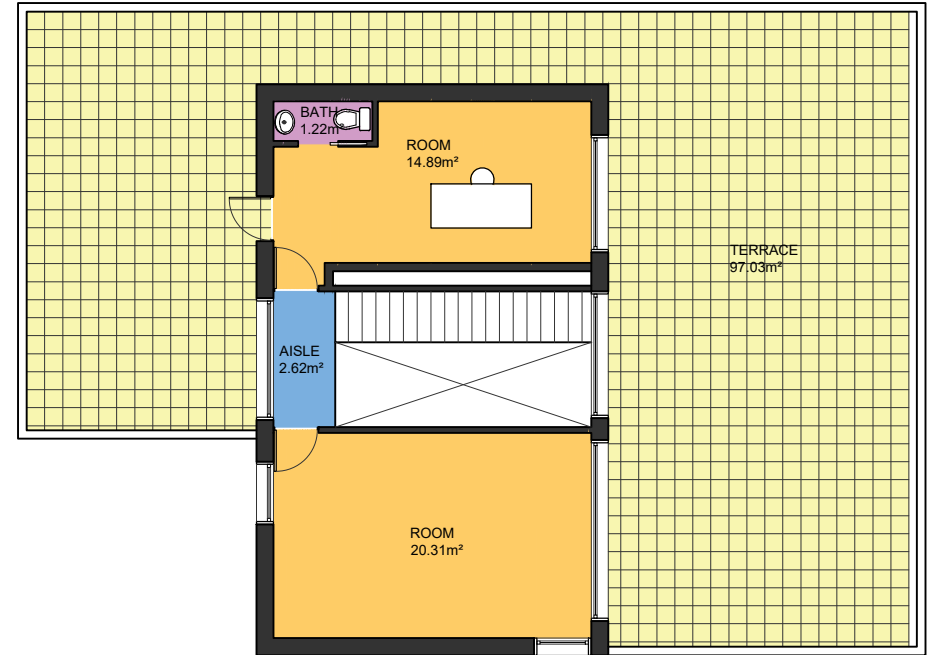

BCN16359

GROUND FLOOR

FIRST FLOOR

Scale in metres. Indicative only. Dimensions are approximate. All information contained here in is gathered from sources we believe to be reliable. However we cannot guarantee its accuracy and interested persons should rely on their own enquiries.

Measurements FOURTH FLOOR	
GROUND FLOOR	
INTERIOR (Useful surface)	134.66m ²
Balcony	4.57m ²
Built surface	161.85m ²
FIRST FLOOR	
INTERIOR (Useful surface)	39.04m ²
Terrace	97.03m ²
Built surface	62.48m ²