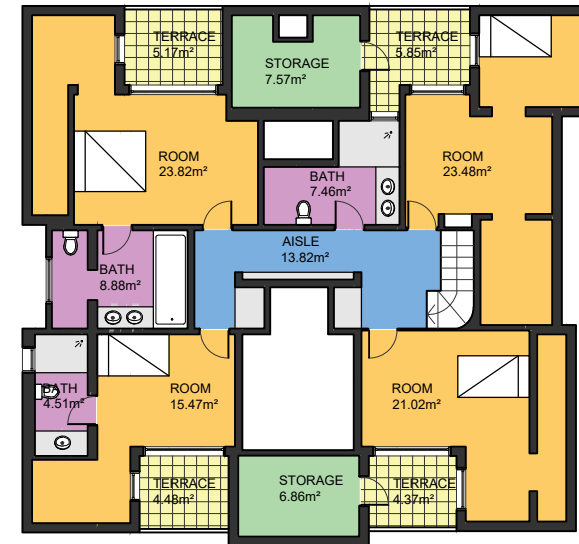

BCN16356

SCALE (METRES) E:1/200

GROUND FLOOR

FIRST FLOOR

Scale in metres. Indicative only. Dimensions are approximate. All information contained here in is gathered from sources we believe to be reliable. However we cannot guarantee its accuracy and interested persons should rely on their own enquiries.

Measurements FOURTH FLOOR	
GROUND FLOOR	
INTERIOR (Useful surface)	121.46m <sup>2</sup>
Terrace	122.02m <sup>2</sup>
Built surface	144.71m <sup>2</sup>
FIRST FLOOR	
INTERIOR (Useful surface)	132.89m <sup>2</sup>
Terrace	19.87m <sup>2</sup>
Built surface	181.88m <sup>2</sup>