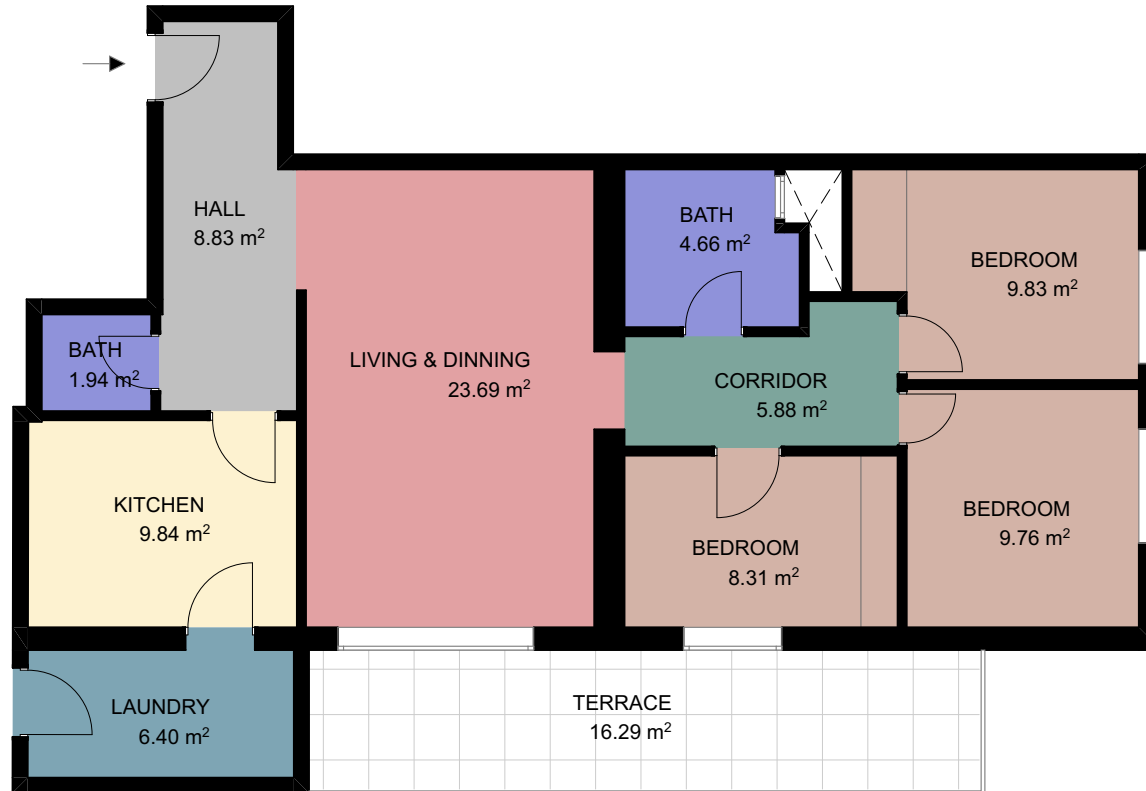

BCN 16347

SCALE (METRES) E:1/100

Scale in metres. Indicative only. Dimensions are approximate. All information contained here in is gathered from sources we believe to be reliable. However we cannot guarantee its accuracy and interested persons should rely on their own enquiries.

Measurements	
INTERIOR (Useful surface)	89,13 m ²
EXTERIOR	16.29 m ²
Built surface	109,00 m ²