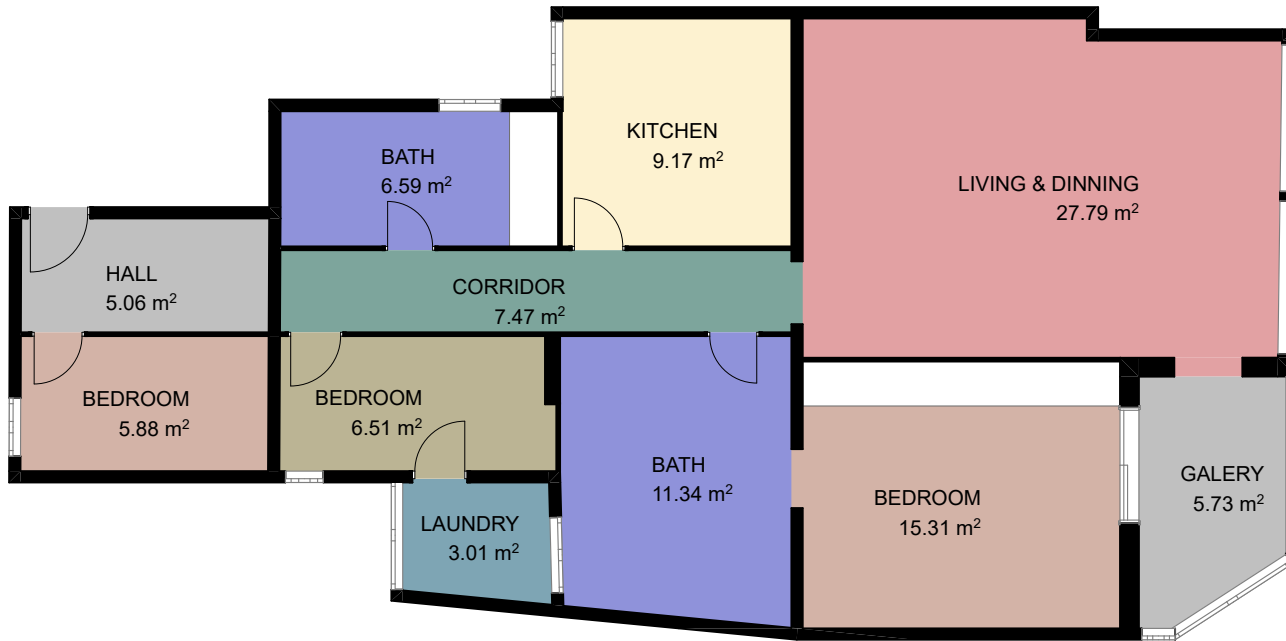

**BCN 16101**

SCALE (METRES) E:1/100

Scale in metres. Indicative only. Dimensions are approximate. All information contained here in is gathered from sources we believe to be reliable. However we cannot guarantee its accuracy and interested persons should rely on their own enquiries.

Measurements FIFTH FLOOR	
INTERIOR (Useful surface)	103.86 m <sup>2</sup>
EXTERIOR	
Built surface	115.50 m <sup>2</sup>