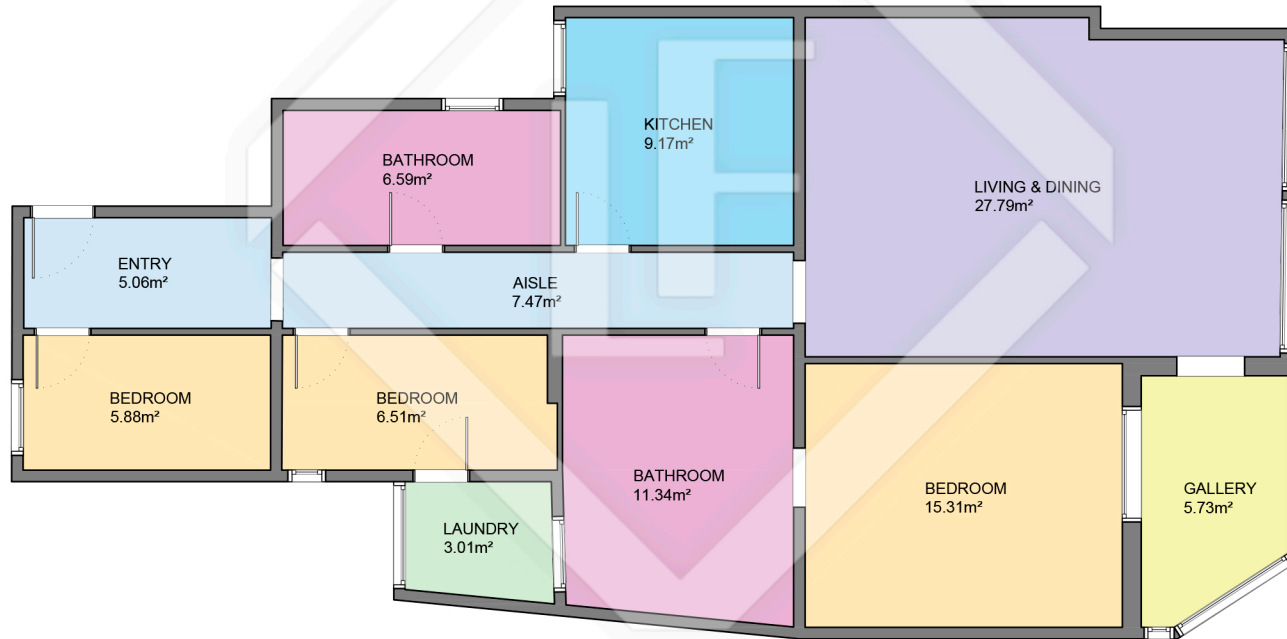

BCN16216

LUCAS FOX
INTERNATIONAL PROPERTIES

Scale in metres. Indicative only. Dimensions are approximate. All information contained here is gathered from sources we believe to be reliable. However we cannot guarantee its accuracy and interested persons should rely on their own enquiries.

Measurements FLOOR	
Built surface	115.50m ²
Useful surface	103.86m ²