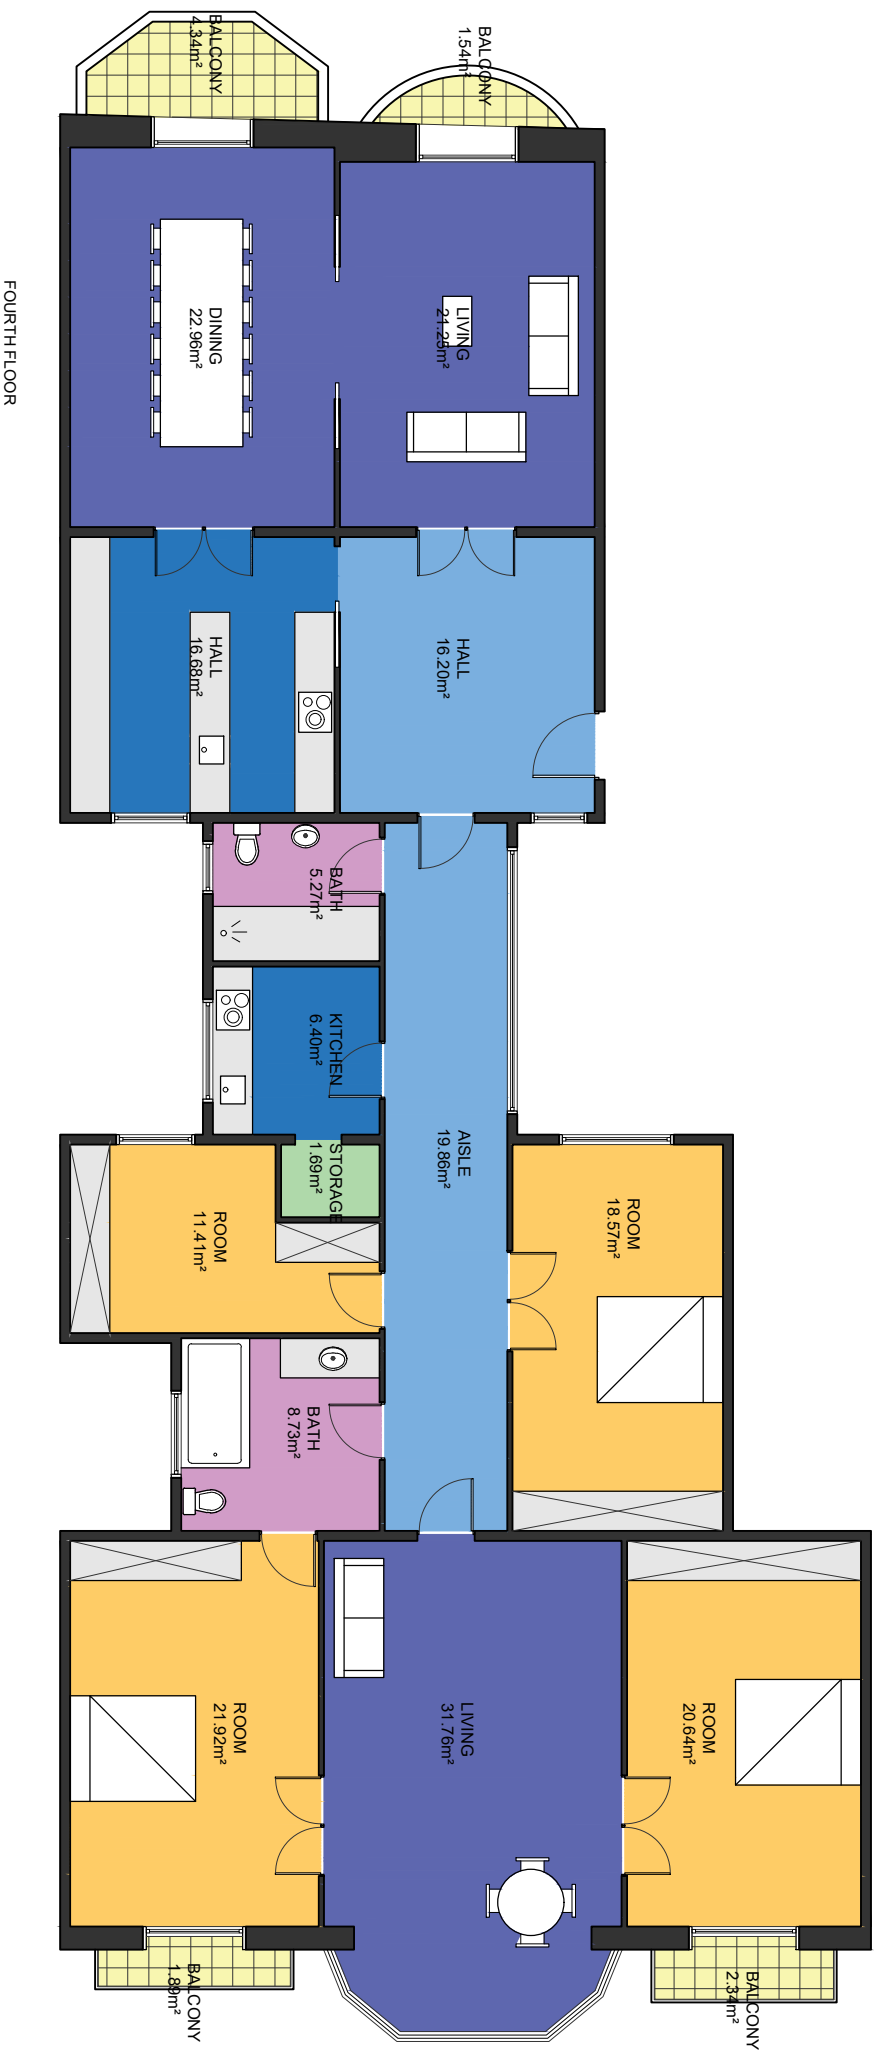

BCN16193

Scale in metres. Indicative only. Dimensions are approximate. All information contained here in is gathered from sources we believe to be reliable. However we cannot guarantee its accuracy and interested persons should rely on their own enquiries.

Measurements FOURTH FLOOR	
INTERIOR (Useful surface)	223.34m ²
Balcony	10.11m ²
Built surface	256.84m ²
Height	3.50m