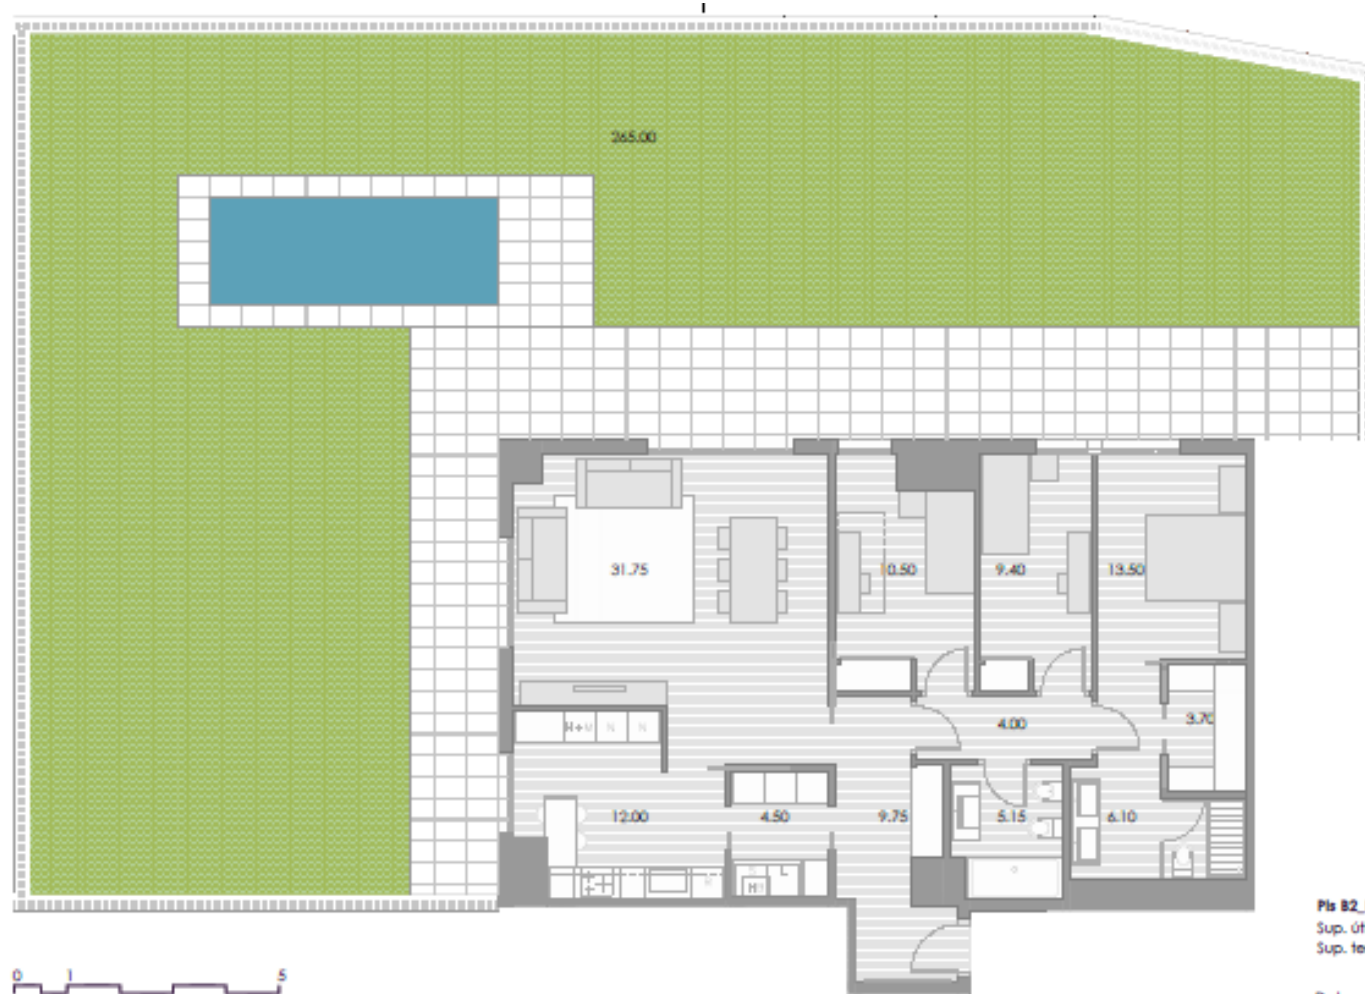

DIAGONALT – BLOCK 2

GROUND FLOOR

Pls B2_PB-A
Sup. útil
Sup. terrassa

110.35 m²
265.00 m²

Data:
Localització:

Gener 2021
Finestrelles

These details have been prepared in good faith but are not intended to constitute part of any offer of contract or create any contractual relationship. No description of information of any kind contained in these particulars may be relied upon as a statement or representation, warranty or fact. All images, plans and specifications shown are indicative only, cannot be guaranteed to represent the complete interiors or exteriors of the property. Any areas, measurements or distances given are approximate only. It is not possible to scale exactly from these drawings. Any buyer must satisfy himself by inspection or otherwise as to the correctness of any information given.