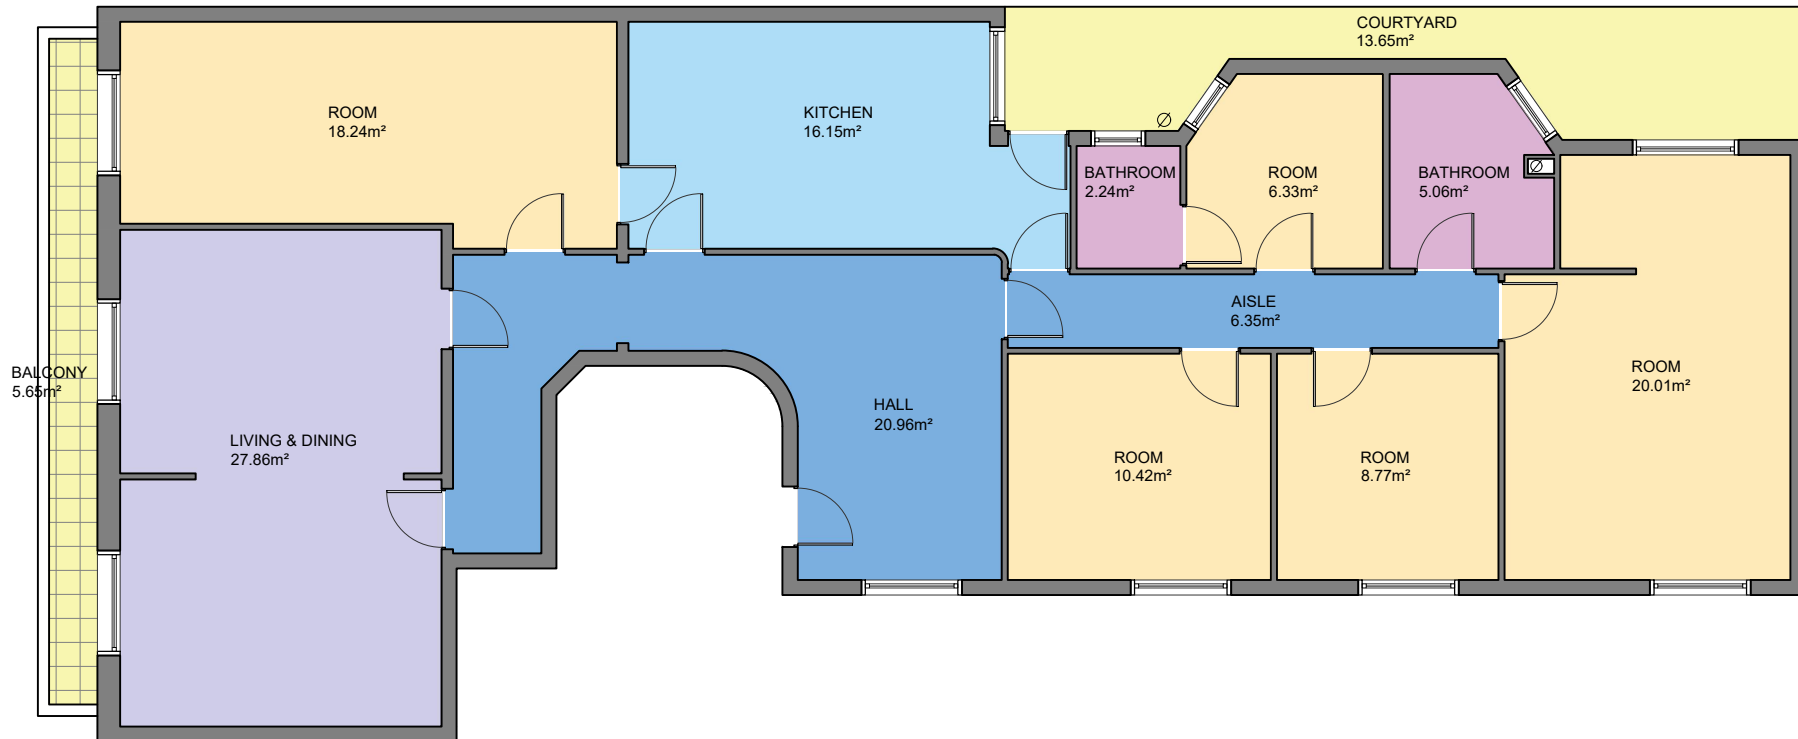

BCN16036

Measurements FLOOR	
INTERIOR (Useful surface)	142.39m ²
Courtyard	13.65m ²
Balcony	5.65m ²
Built surface	162.09m ²
Height	2.75m

LUCAS FOX
INTERNATIONAL PROPERTIES

Scale in metres. Indicative only. Dimensions are approximate. All information contained here in is gathered from sources we believe to be reliable. However we cannot guarantee its accuracy and interested persons should rely on their own enquiries.