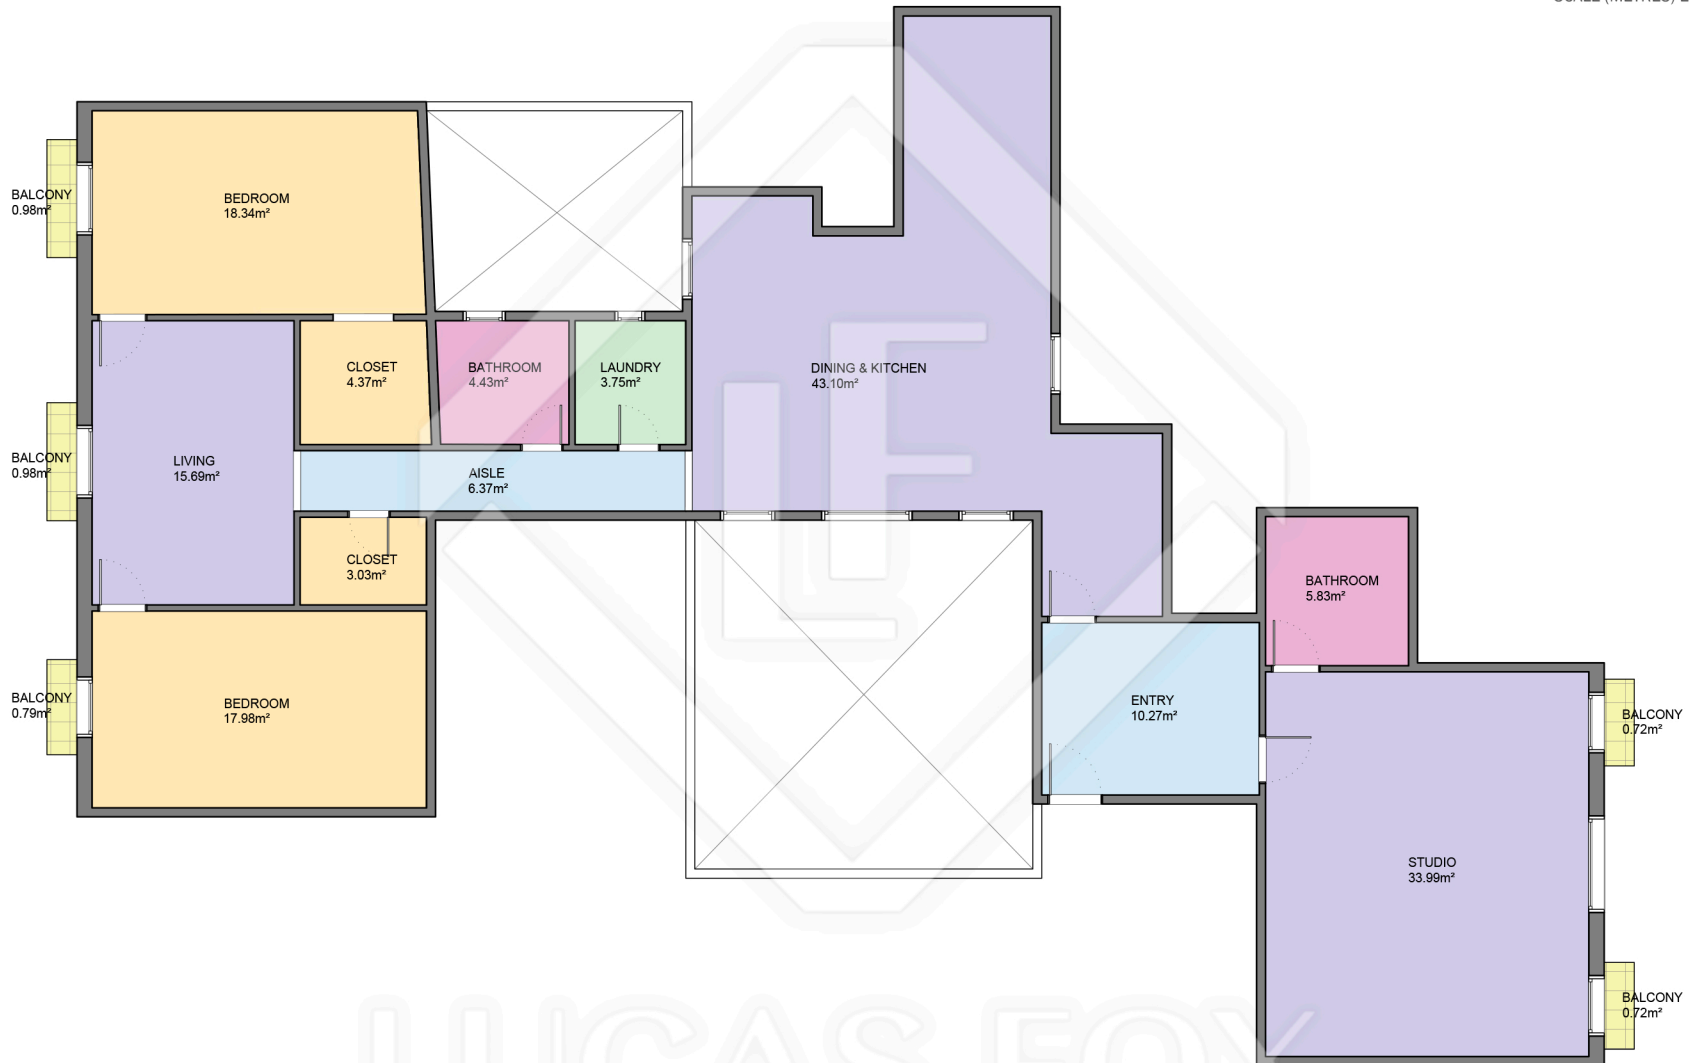

BCN15938

LUCAS FOX
INTERNATIONAL PROPERTIES

Scale in metres. Indicative only. Dimensions are approximate. All information contained here is gathered from sources we believe to be reliable. However we cannot guarantee its accuracy and interested persons should rely on their own enquiries.

Measurements FLOOR	
Built surface	188.87m ²
Useful surface	167.15m ²
Exterior surface	4.17m ²