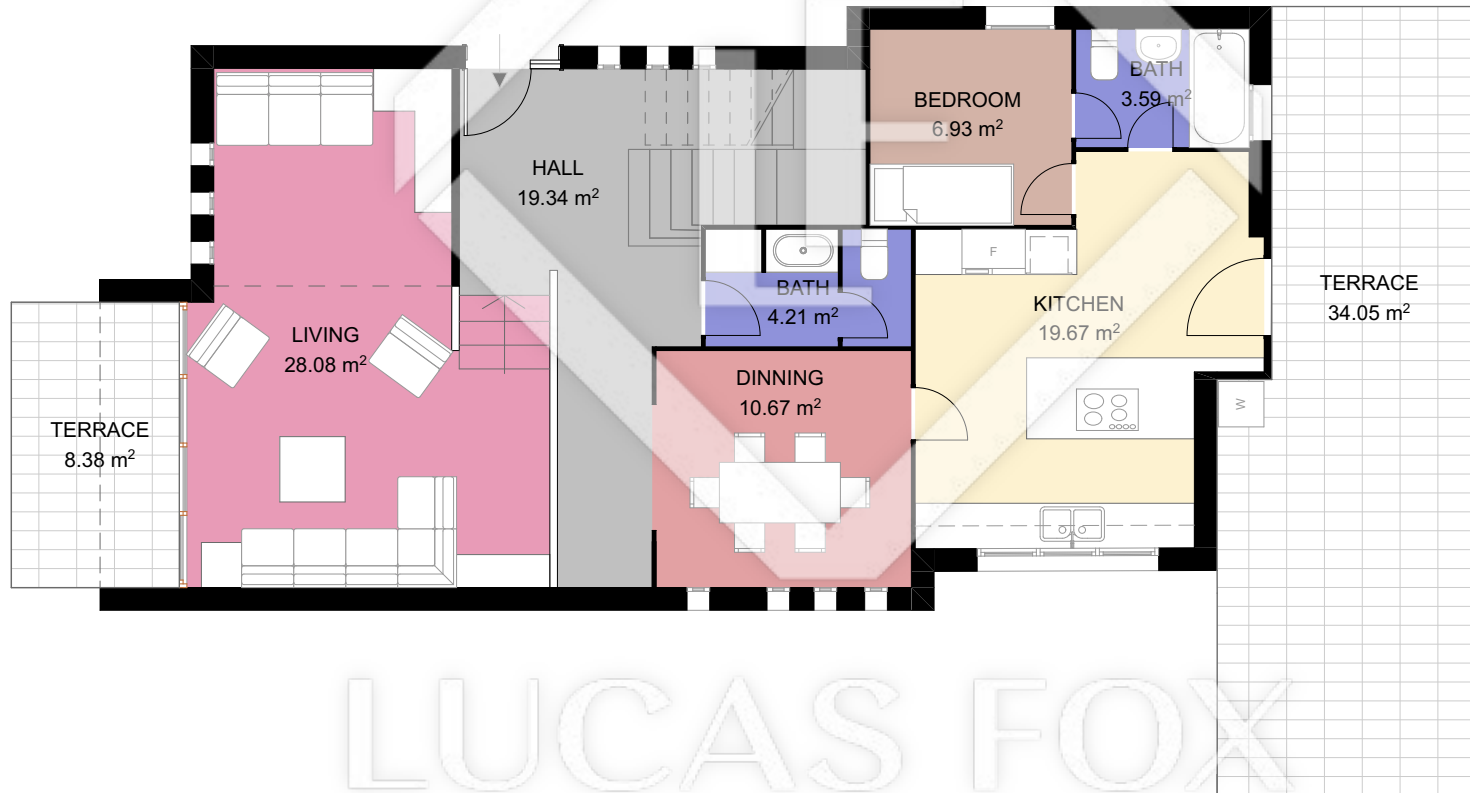

BCN 15936

SCALE (METERS) E:1/100

LUCAS FOX
INTERNATIONAL PROPERTIES

LUCAS FOX
INTERNATIONAL PROPERTIES

Scale in metres. Indicative only. Dimensions are approximate. All information contained here in is gathered from sources we believe to be reliable. However we cannot guarantee its accuracy and interested persons should rely on their own enquiries.

Measurements	GROUND FLOOR
INTERIOR (Useful surface)	92,49 m ²
EXTERIOR	42,43 m ²
Built surface	465,84m ²

BCN 15936

SCALE (METERS) E:1/100

LUCAS FOX
INTERNATIONAL PROPERTIES

Scale in metres. Indicative only. Dimensions are approximate. All information contained here in is gathered from sources we believe to be reliable. However we cannot guarantee its accuracy and interested persons should rely on their own enquiries.

Measurements	FIRST FLOOR
INTERIOR (Useful surface)	70,29 m ²
EXTERIOR	
Built surface	465,84m ²

BCN 15936

LUCAS FOX
INTERNATIONAL PROPERTIES

Scale in metres. Indicative only. Dimensions are approximate. All information contained here in is gathered from sources we believe to be reliable. However we cannot guarantee its accuracy and interested persons should rely on their own enquiries.

Measurements	SECOND FLOOR
INTERIOR (Useful surface)	63,79 m ²
EXTERIOR	2,62 m ²
Built surface	465,84m ²

BCN 15936

SCALE (METERS) E:1/125

LUCAS FOX
INTERNATIONAL PROPERTIES

LUCAS FOX
INTERNATIONAL PROPERTIES