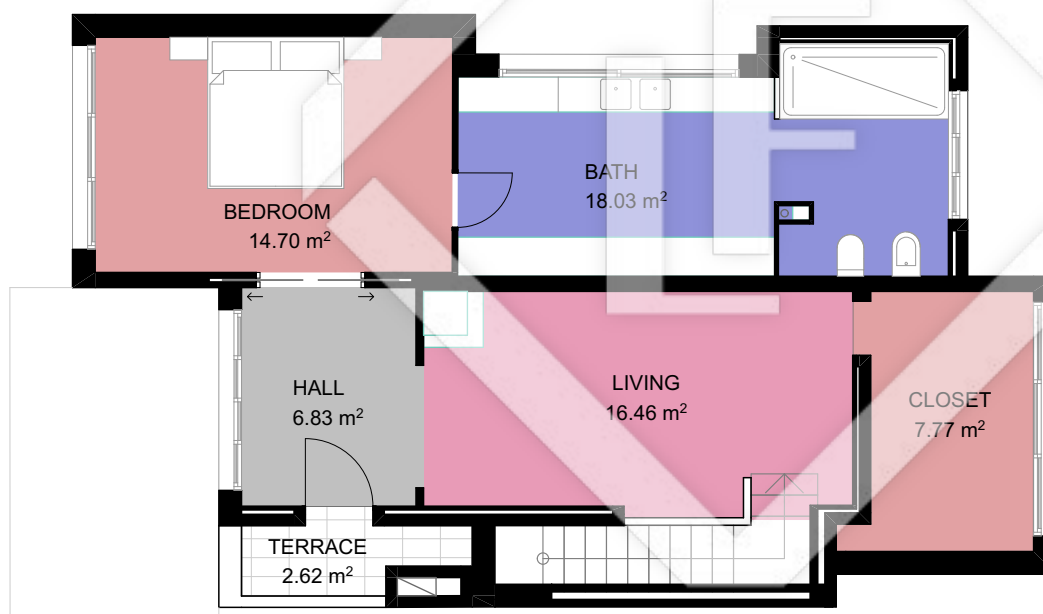

BCN 15936

SCALE (METERS) E:1/100

LUCAS FOX
INTERNATIONAL PROPERTIES

LUCAS FOX
INTERNATIONAL PROPERTIES

Scale in metres. Indicative only. Dimensions are approximate. All information contained here in is gathered from sources we believe to be reliable. However we cannot guarantee its accuracy and interested persons should rely on their own enquiries.

Measurements	GROUND FLOOR
INTERIOR (Useful surface)	92,49 m ²
EXTERIOR	42,43 m ²
Built surface	465,84m ²

BCN 15936

SCALE (METERS) E:1/100

LUCAS FOX
INTERNATIONAL PROPERTIES

Scale in metres. Indicative only. Dimensions are approximate. All information contained here in is gathered from sources we believe to be reliable. However we cannot guarantee its accuracy and interested persons should rely on their own enquiries.

Measurements	FIRST FLOOR
INTERIOR (Useful surface)	70,29 m ²
EXTERIOR	
Built surface	465,84m ²

BCN 15936

LUCAS FOX
INTERNATIONAL PROPERTIES

Scale in metres. Indicative only. Dimensions are approximate. All information contained here in is gathered from sources we believe to be reliable. However we cannot guarantee its accuracy and interested persons should rely on their own enquiries.

Measurements	SECOND FLOOR
INTERIOR (Useful surface)	63,79 m ²
EXTERIOR	2,62 m ²
Built surface	465,84m ²

BCN 15936

SCALE (METERS) E:1/125

LUCAS FOX
INTERNATIONAL PROPERTIES

LUCAS FOX
INTERNATIONAL PROPERTIES