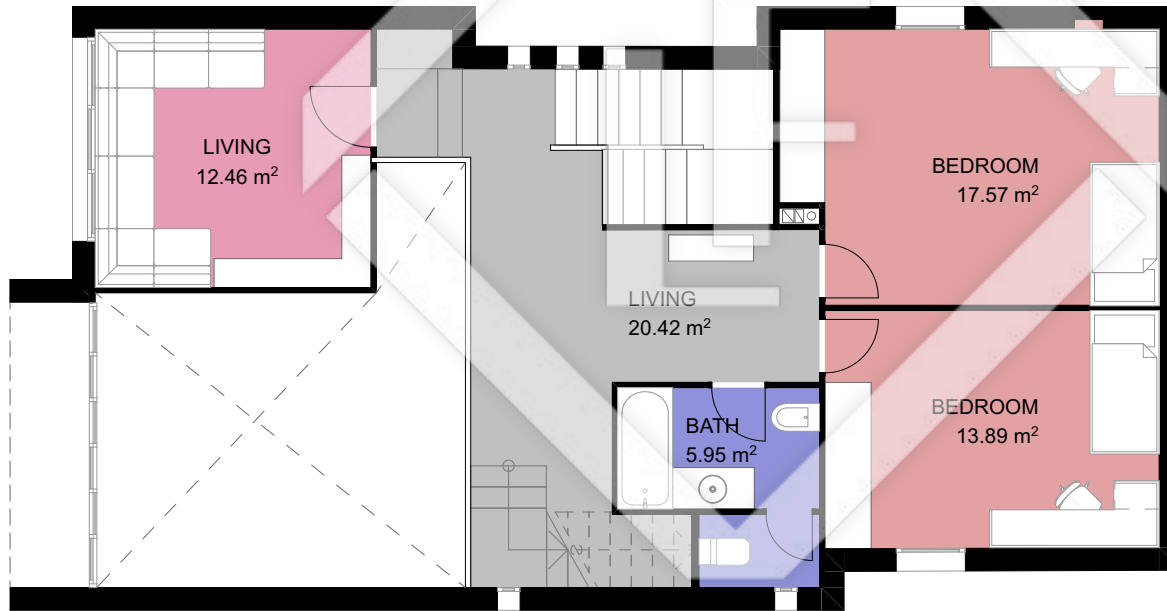

BCN 15936

SCALE (METERS) E:1/100

LUCAS FOX
INTERNATIONAL PROPERTIES

LUCAS FOX
INTERNATIONAL PROPERTIES

Scale in metres. Indicative only. Dimensions are approximate. All information contained here in is gathered from sources we believe to be reliable. However we cannot guarantee its accuracy and interested persons should rely on their own enquiries.

Measurements	GROUND FLOOR
INTERIOR (Useful surface)	92,49 m ²
EXTERIOR	42,43 m ²
Built surface	465,84m ²

BCN 15936

SCALE (METERS) E:1/100

LUCAS FOX
INTERNATIONAL PROPERTIES

Scale in metres. Indicative only. Dimensions are approximate. All information contained here in is gathered from sources we believe to be reliable. However we cannot guarantee its accuracy and interested persons should rely on their own enquiries.

Measurements	FIRST FLOOR
INTERIOR (Useful surface)	70,29 m ²
EXTERIOR	
Built surface	465,84m ²

BCN 15936

LUCAS FOX
INTERNATIONAL PROPERTIES

Scale in metres. Indicative only. Dimensions are approximate. All information contained here in is gathered from sources we believe to be reliable. However we cannot guarantee its accuracy and interested persons should rely on their own enquiries.

Measurements	SECOND FLOOR
INTERIOR (Useful surface)	63,79 m ²
EXTERIOR	2,62 m ²
Built surface	465,84m ²

BCN 15936

SCALE (METERS) E:1/125

LUCAS FOX
INTERNATIONAL PROPERTIES

LUCAS FOX
INTERNATIONAL PROPERTIES