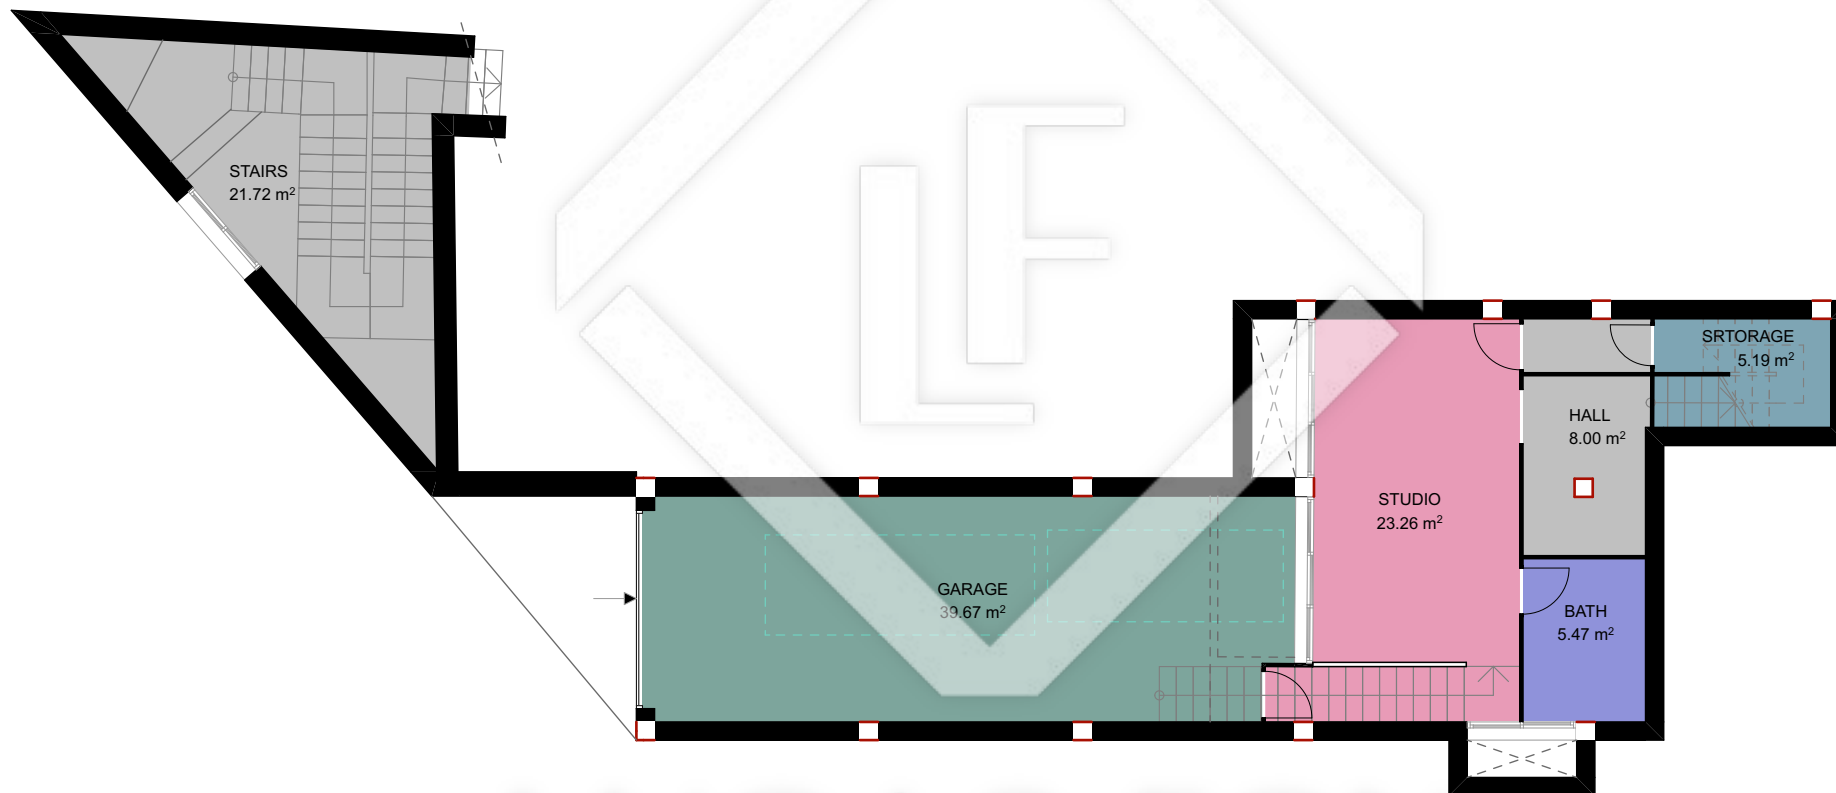

Measurements	GROUND FLOOR
INTERIOR (Useful surface)	92,49 m ²
EXTERIOR	42,43 m ²
Built surface	465,84m ²

BCN 15936

SCALE (METERS) E:1/100

LUCAS FOX
INTERNATIONAL PROPERTIES

Scale in metres. Indicative only. Dimensions are approximate. All information contained here in is gathered from sources we believe to be reliable. However we cannot guarantee its accuracy and interested persons should rely on their own enquiries.

Measurements	FIRST FLOOR
INTERIOR (Useful surface)	70,29 m ²
EXTERIOR	
Built surface	465,84m ²

BCN 15936

LUCAS FOX
INTERNATIONAL PROPERTIES

Scale in metres. Indicative only. Dimensions are approximate. All information contained here in is gathered from sources we believe to be reliable. However we cannot guarantee its accuracy and interested persons should rely on their own enquiries.

Measurements	SECOND FLOOR
INTERIOR (Useful surface)	63,79 m ²
EXTERIOR	2,62 m ²
Built surface	465,84m ²

BCN 15936

SCALE (METERS) E:1/125

LUCAS FOX
INTERNATIONAL PROPERTIES

LUCAS FOX
INTERNATIONAL PROPERTIES

Measurements	BASEMENT
INTERIOR (Useful surface)	103,31 m ²
EXTERIOR	
Built surface	465,84m ²