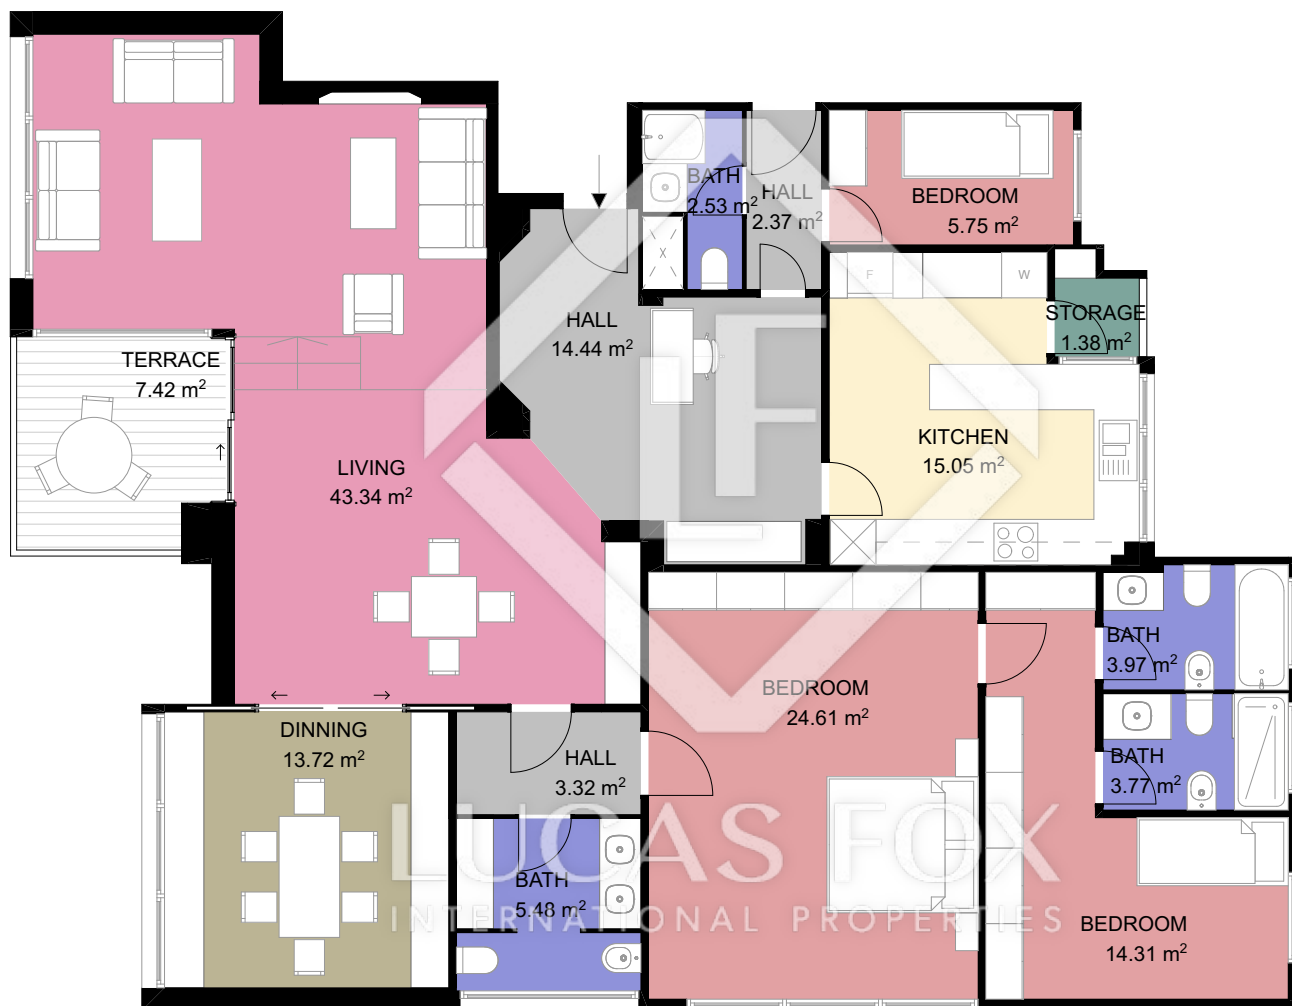

BCN 15892

Scale in metres. Indicative only. Dimensions are approximate. All information contained here in is gathered from sources we believe to be reliable. However we cannot guarantee its accuracy and interested persons should rely on their own enquiries.

Measurements	FIFTH FLOOR
INTERIOR (Useful surface)	154,04 m ²
EXTERIOR	7,42 m ²
Built surface	190,23 m ²