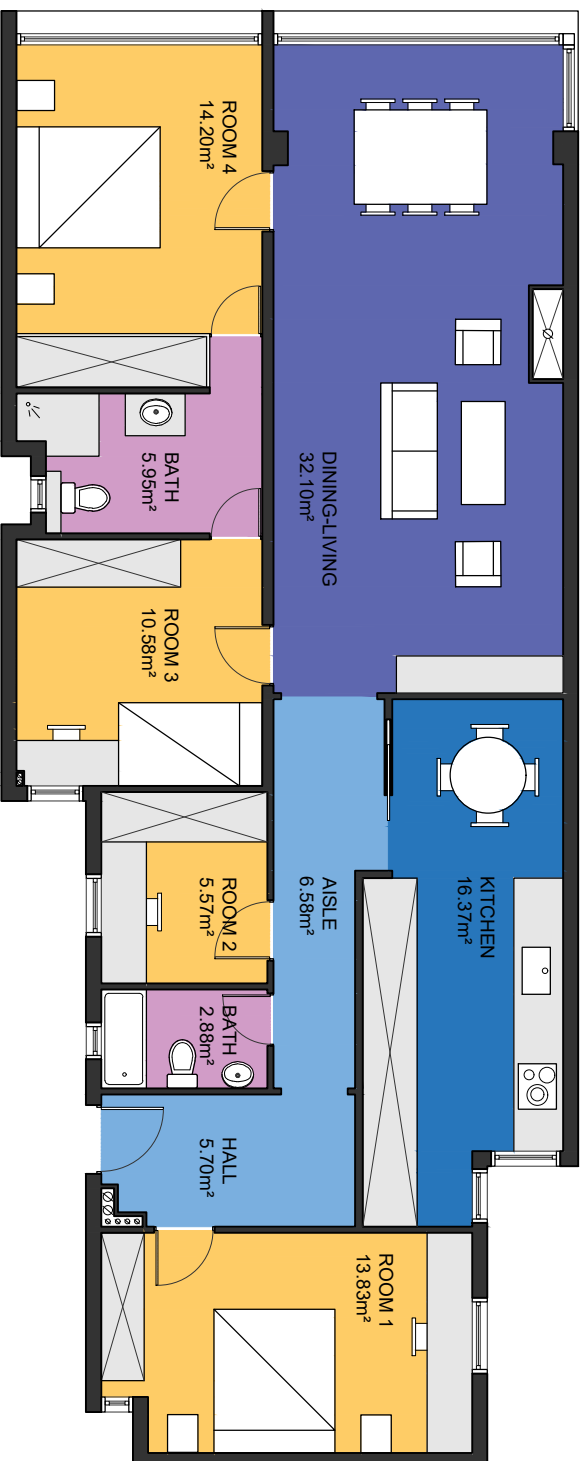

BCN15702

SCALE (METRES) E:1/100

FOURTH FLOOR

LUCAS FOX
INTERNATIONAL REAL ESTATE

Scale in metres. Indicative only. Dimensions are approximate. All information contained here in is gathered from sources we believe to be reliable. However we cannot guarantee its accuracy and interested persons should rely on their own enquiries.

Measurements FOURTH FLOOR	
INTERIOR (Useful surface)	113.76m ²
Built surface	131.55m ²
Height	2.90m