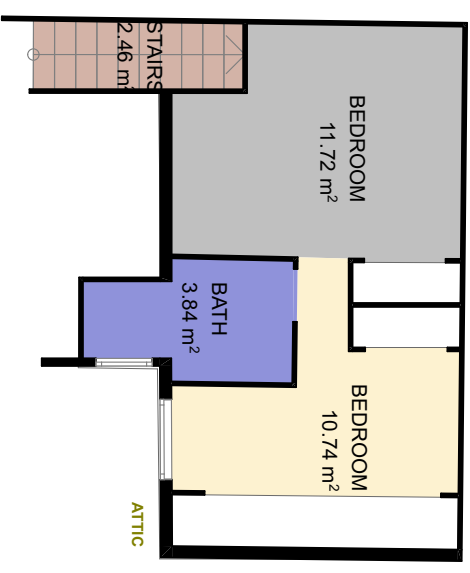

BCN 15691

LUCAS FOX
INTERNATIONAL PROPERTIES

Scale in metres. Indicative only. Dimensions are approximate. All information contained here in is gathered from sources we believe to be reliable. However we cannot guarantee its accuracy and interested persons should rely on their own enquiries.

Measurements	MAIN FLOOR & ATTIC
INTERIOR (Useful surface)	207.59 m ²
EXTERIOR	
Built surface	238.00 m ²