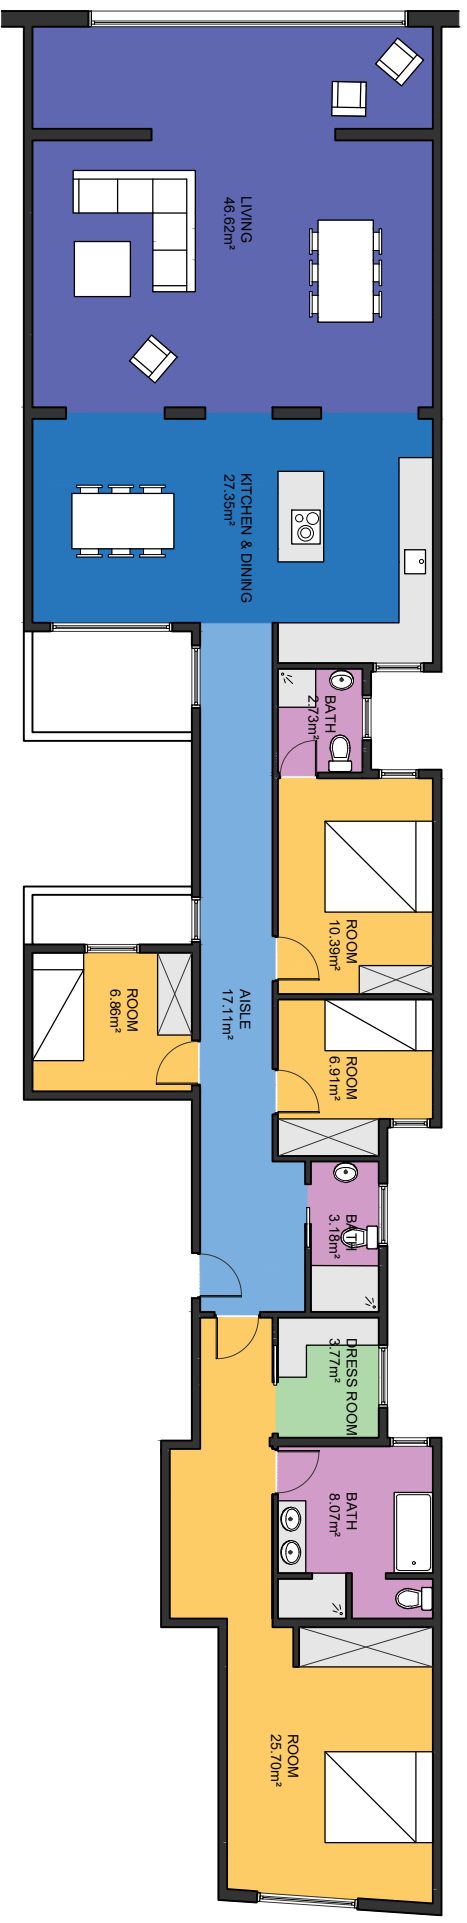

BCN15667

Scale in metres. Indicative only. Dimensions are approximate. All information contained here in is gathered from sources we believe to be reliable. However we cannot guarantee its accuracy and interested persons should rely on their own enquiries.

Measurements FOURTH FLOOR	
INTERIOR (Useful surface)	158.69m <sup>2</sup>
Built surface	182.49m <sup>2</sup>