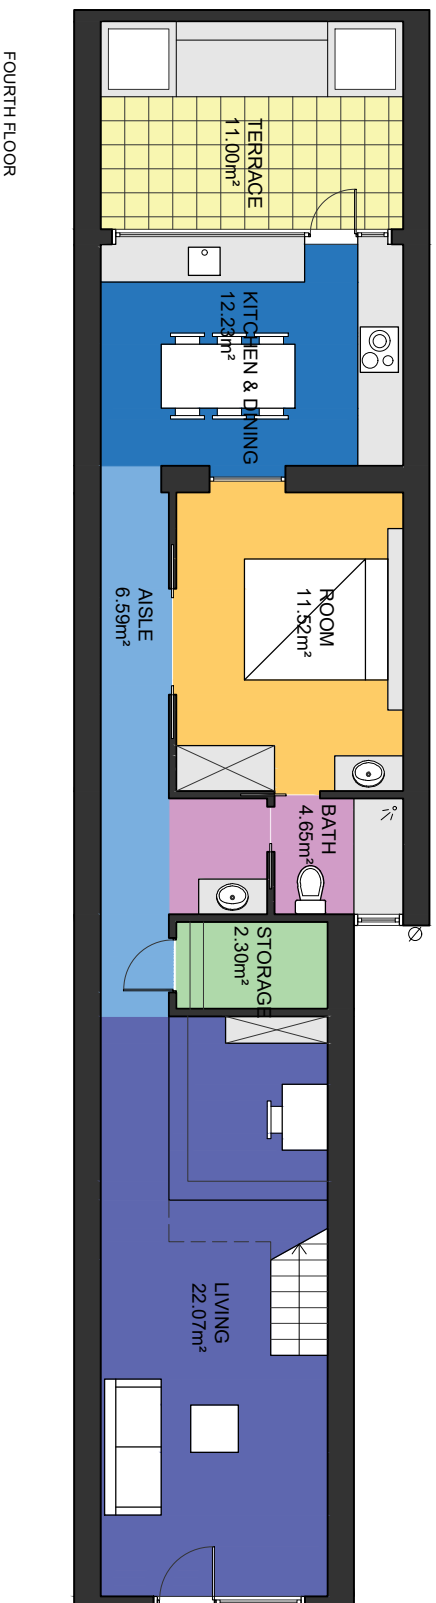

BCN15660

RAISED FLOOR

Measurements FOURTH FLOOR

INTERIOR (Useful surface)	64.89m ²
Terrace	11.00m ²
Built surface	88.72m ²
Height	3.70m

Scale in metres. Indicative only. Dimensions are approximate. All information contained here in is gathered from sources we believe to be reliable. However we cannot guarantee its accuracy and interested persons should rely on their own enquiries.