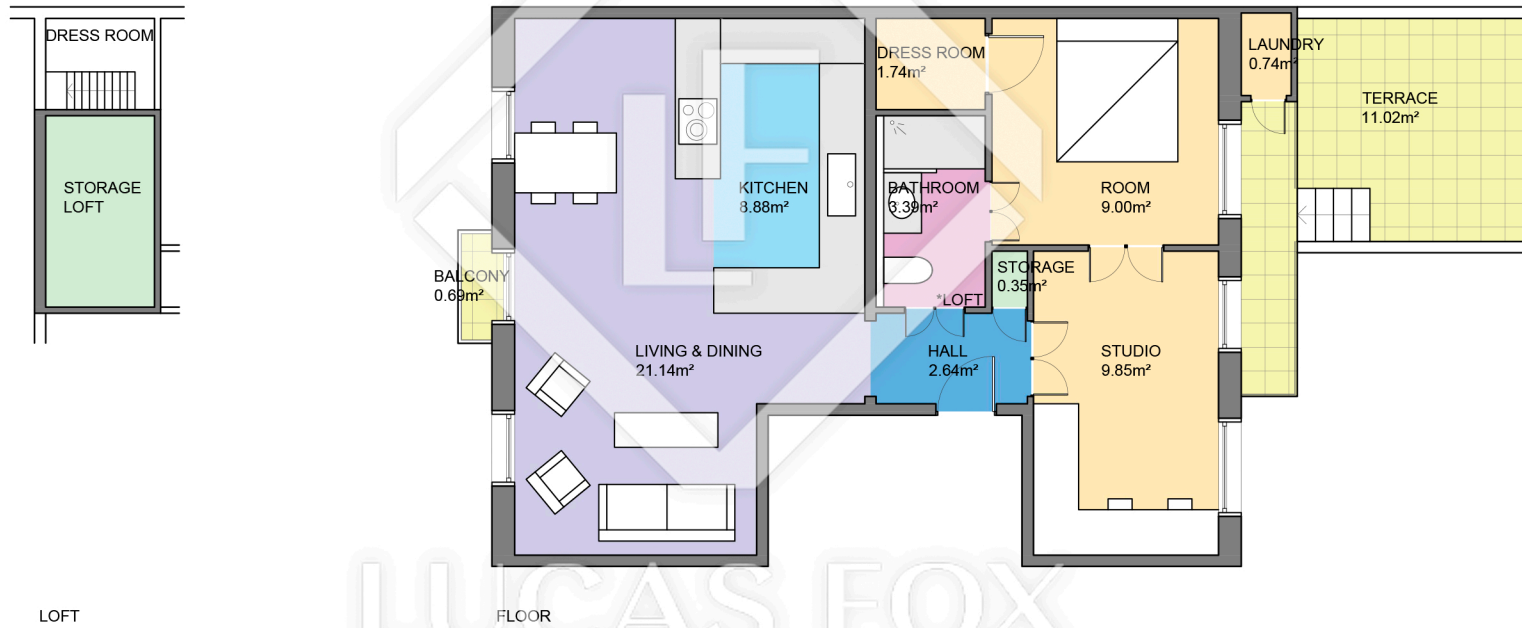

BCN15609

LUCAS FOX
INTERNATIONAL PROPERTIES

Measurements FLOOR	
INTERIOR (Useful surface)	57.73m ²
Exterior surface	11.71m ²
Built surface	67.54m ²
Height	3.00m

Scale in metres. Indicative only. Dimensions are approximate. All information contained here in is gathered from sources we believe to be reliable. However we cannot guarantee its accuracy and interested persons should rely on their own enquiries.