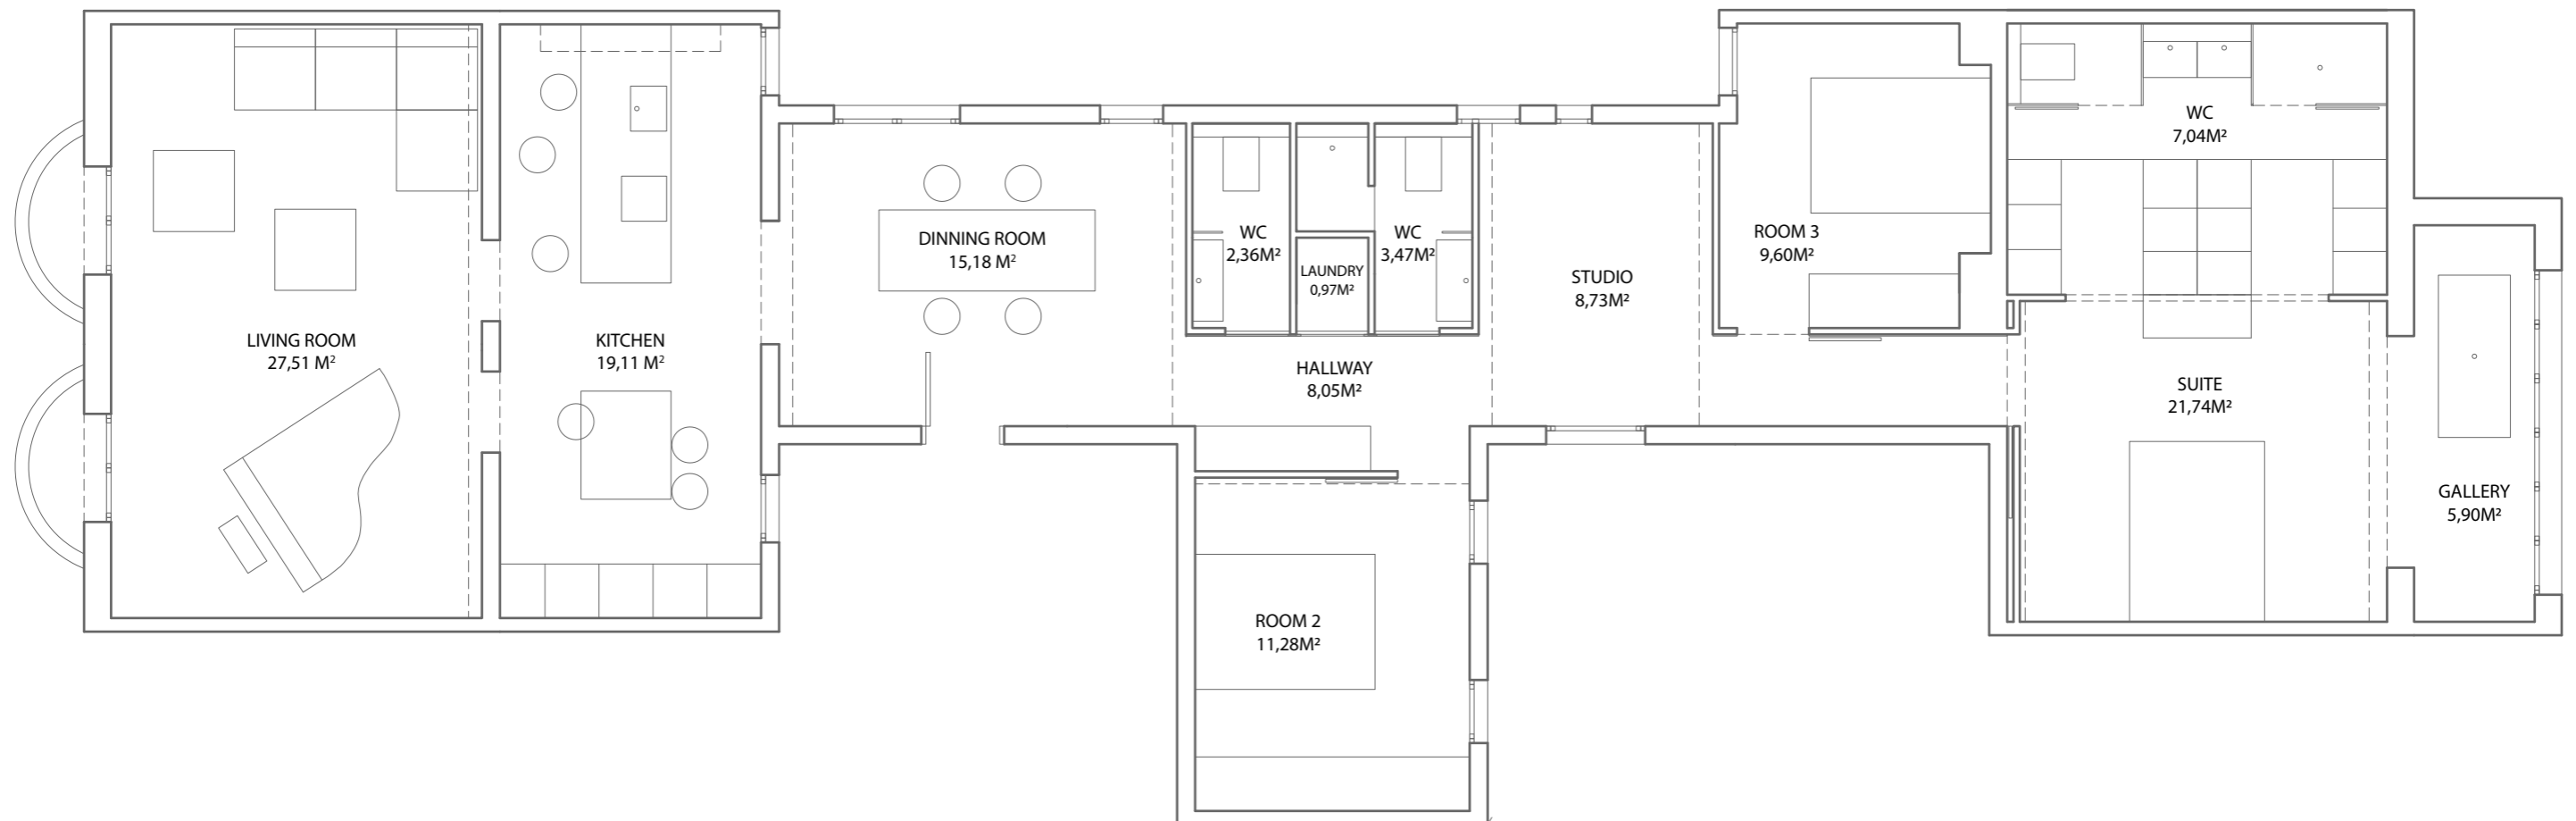

VALGREEN

TOTAL BUILT AREA
159,70 M²