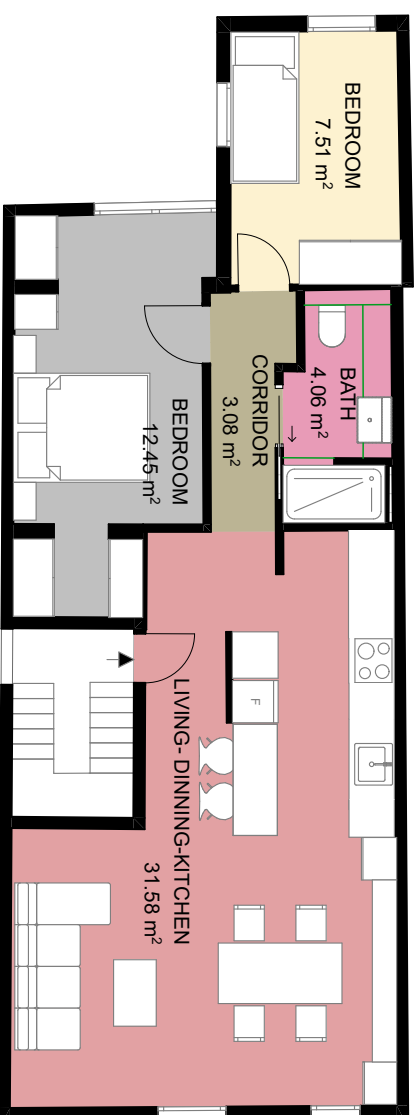

BCN15568

SCALE (METERS) E:1/100

LUCAS FOX
INTERNATIONAL PROPERTIES

Scale in metres. Indicative only. Dimensions are approximate. All information contained here in is gathered from sources we believe to be reliable. However we cannot guarantee its accuracy and interested persons should rely on their own enquiries.

Measurements	4TH FLOOR
INTERIOR (Useful surface)	58.68 m ²
EXTERIOR Built surface	67.47 m ²