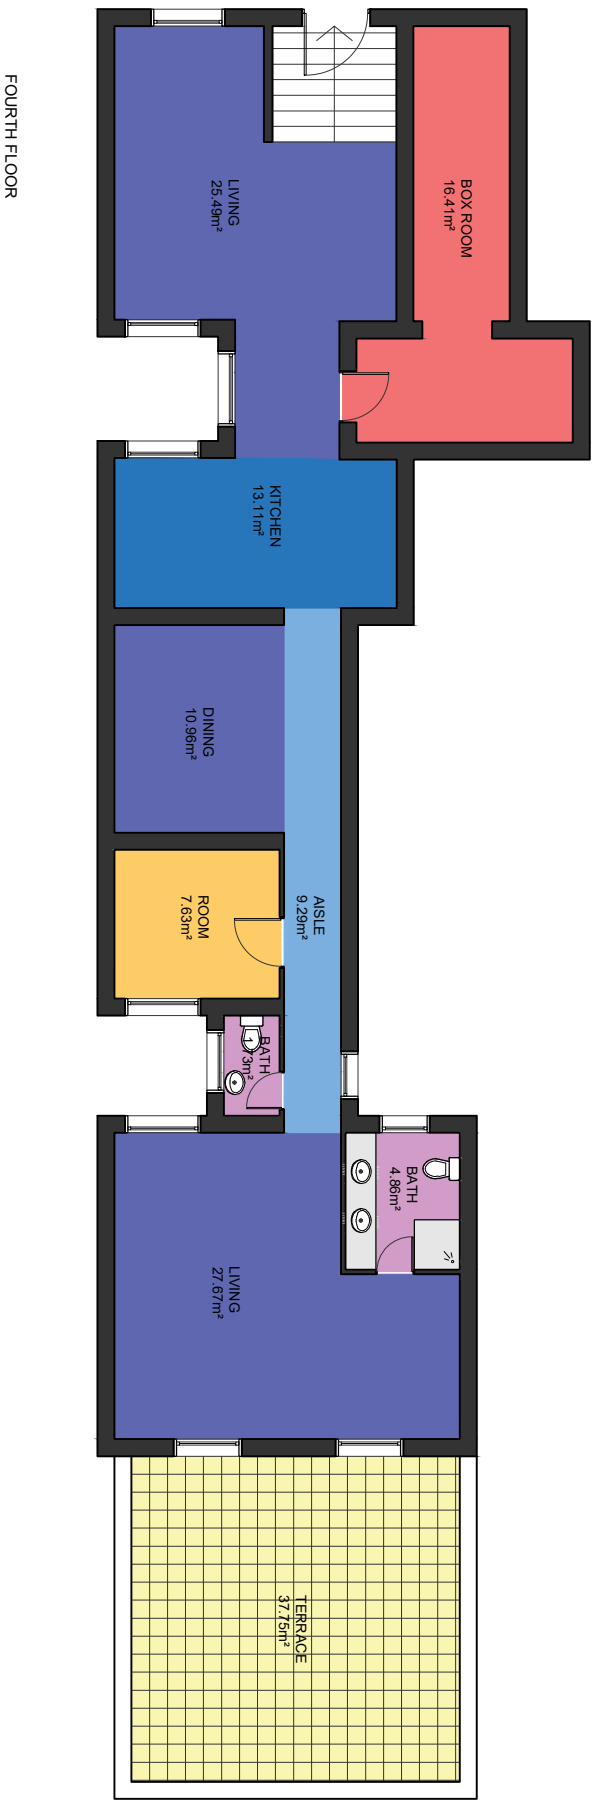

BCN15525

Scale in metres. Indicative only. Dimensions are approximate. All information contained here in is gathered from sources we believe to be reliable. However we cannot guarantee its accuracy and interested persons should rely on their own enquiries.

| Measurements FOURTH FLOOR | |
|---------------------------|----------------------|
| INTERIOR (Useful surface) | 117.15m ² |
| Terrace | 37.75m ² |
| Built surface | 134.73m ² |