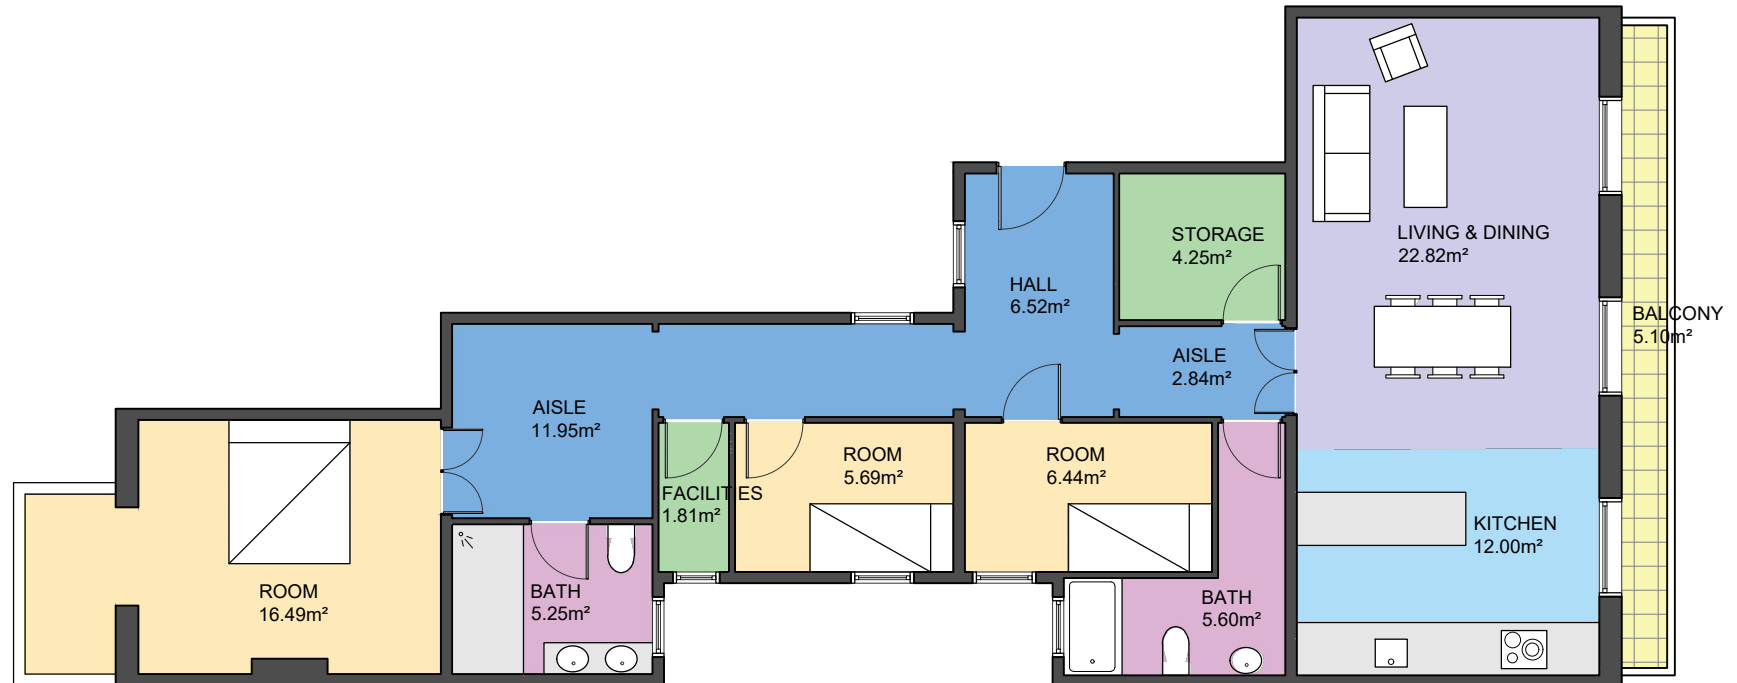

BCN15504

Scale in metres. Indicative only. Dimensions are approximate. All information contained here in is gathered from sources we believe to be reliable. However we cannot guarantee its accuracy and interested persons should rely on their own enquiries.

Measurements FLOOR	
INTERIOR (Useful surface)	101.66m ²
Balcony	5.10m ²
Built surface	116.90m ²

BCN15504 Propuesta

FLOOR

Scale in metres. Indicative only. Dimensions are approximate. All information contained here in is gathered from sources we believe to be reliable. However we cannot guarantee its accuracy and interested persons should rely on their own enquiries.

Measurements FLOOR	
INTERIOR (Useful surface)	101.81m ²
Balcony	5.10m ²
Built surface	116.90m ²