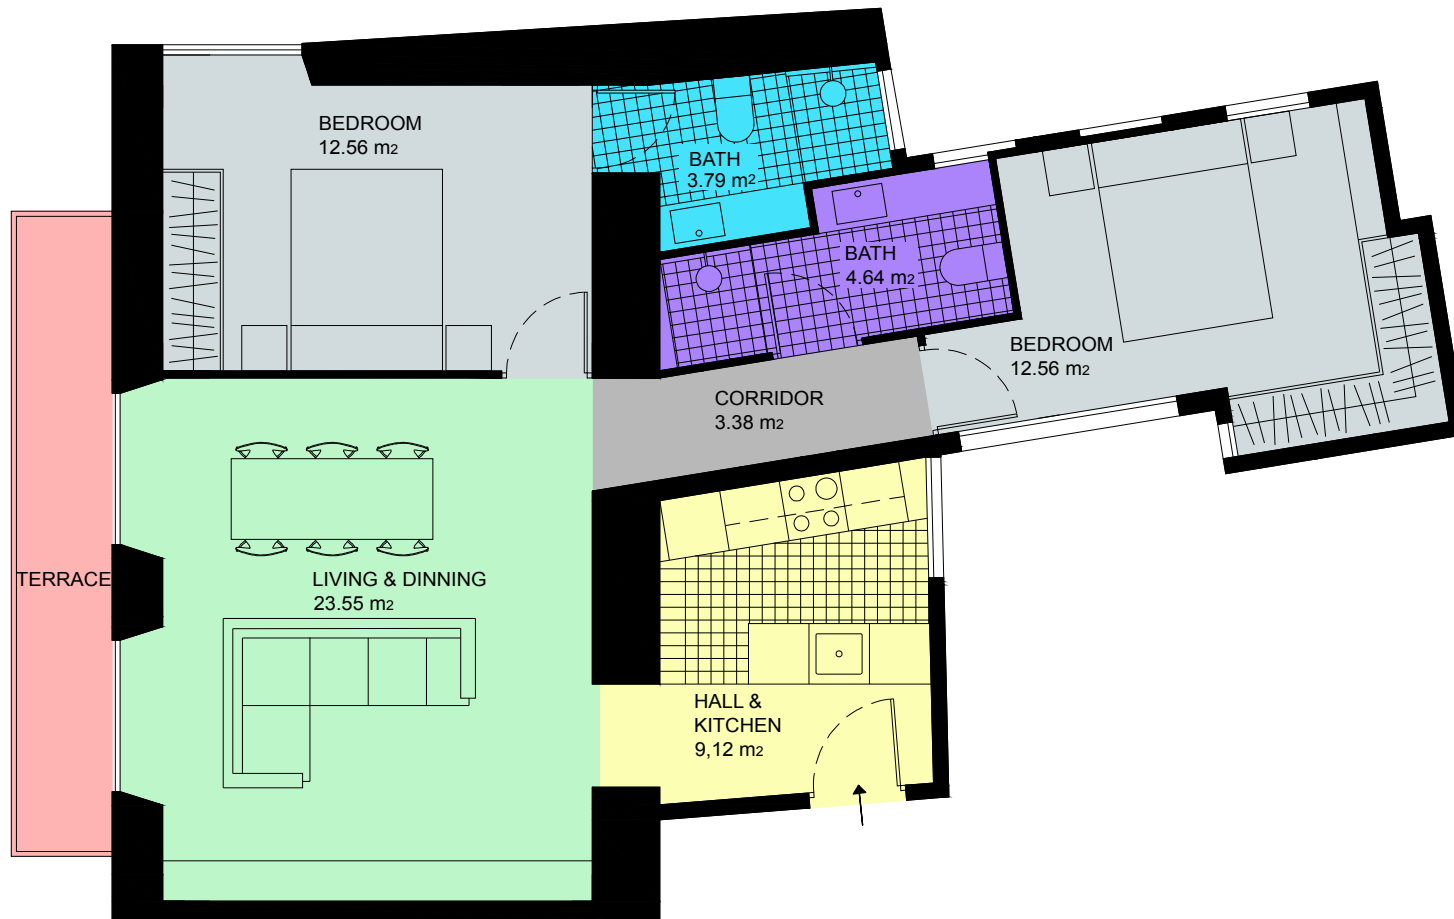

BCN15484

Scale in metres. Indicative only. Dimensions are approximate. All information contained here in is gathered from sources we believe to be reliable. However we cannot guarantee its accuracy and interested persons should rely on their own enquiries.

Measurements FLOOR	
INTERIOR (useful surface)	69,60 m ²
EXTERIOR	6.40 m ²
Built surface	91.16 m ²