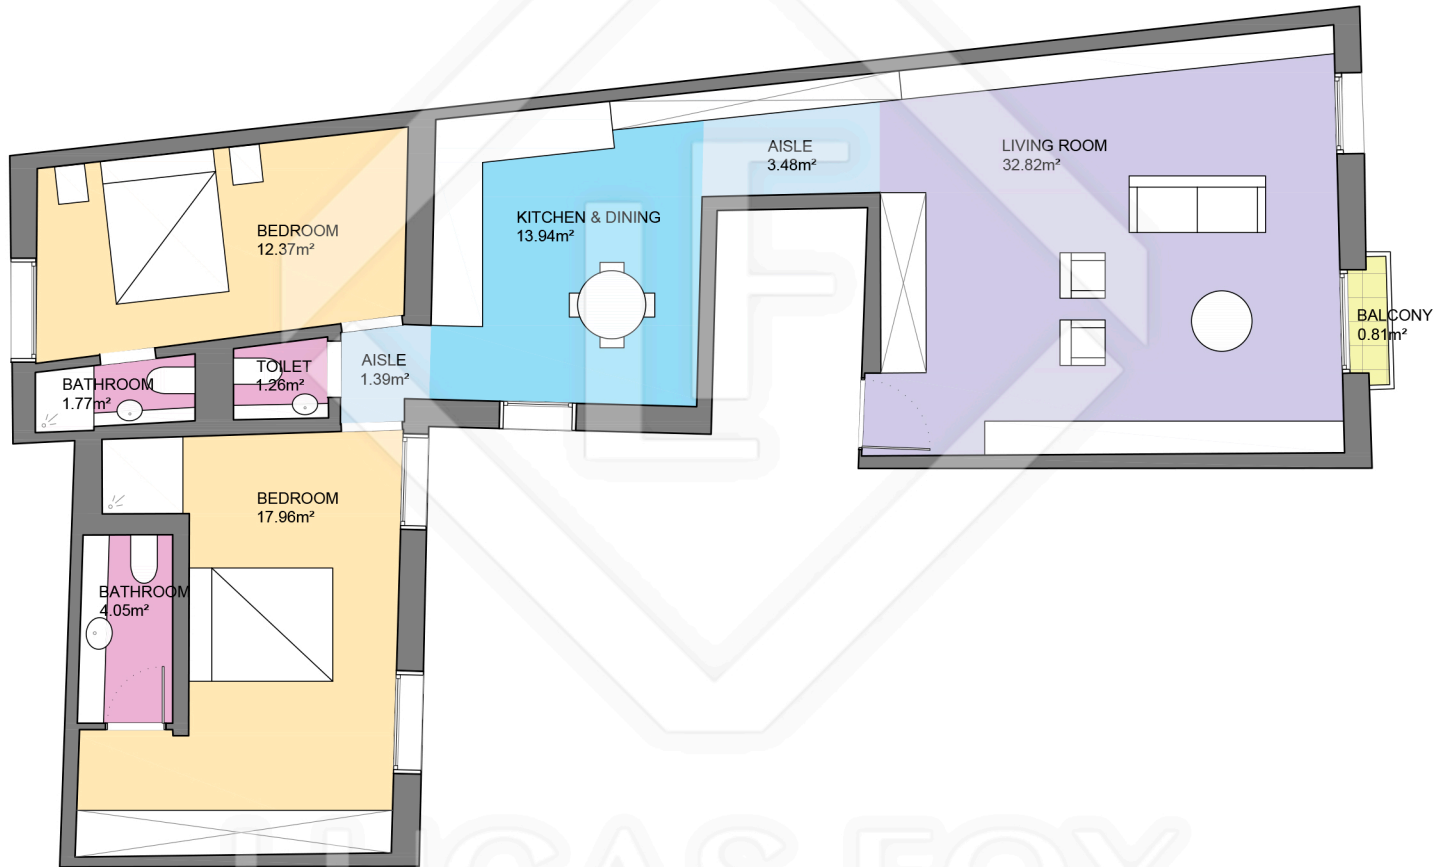

BCN15473

LUCAS FOX
INTERNATIONAL PROPERTIES

Scale in metres. Indicative only. Dimensions are approximate. All information contained here is gathered from sources we believe to be reliable. However we cannot guarantee its accuracy and interested persons should rely on their own enquiries.

Measurements FLOOR	
Built surface	107.15m ²
Useful surface	89.03m ²
Exterior surface	0.81m ²