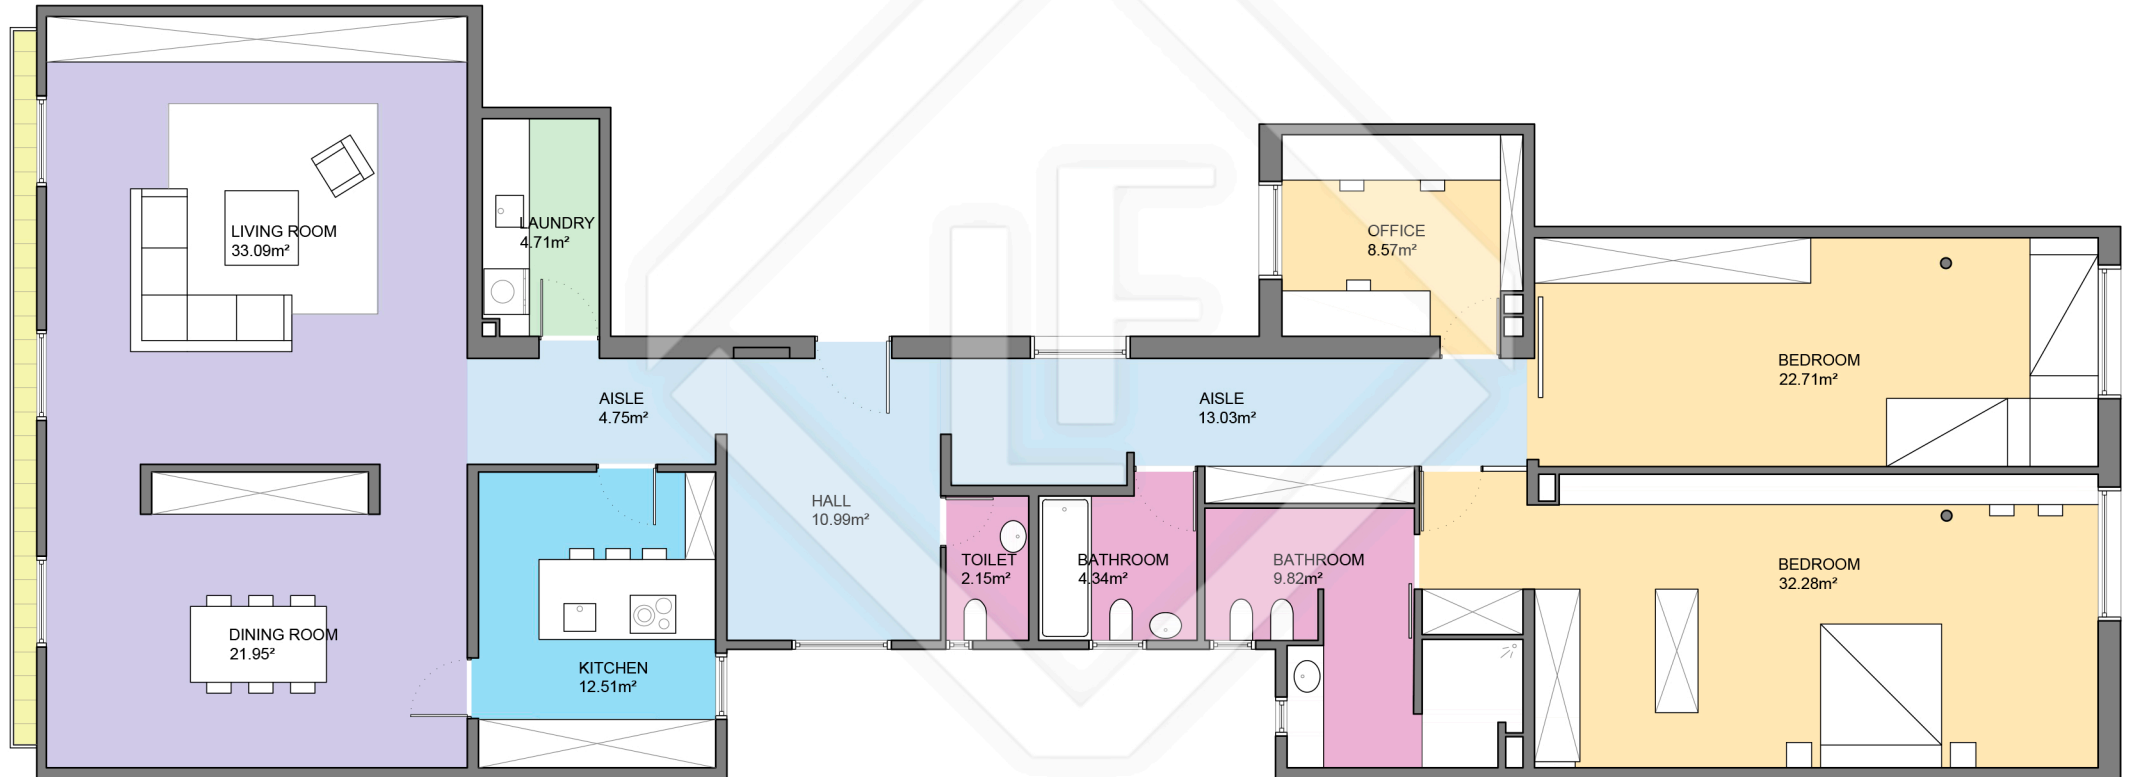

# BCN15470

LUCAS FOX  
INTERNATIONAL PROPERTIES

LUCAS FOX  
INTERNATIONAL PROPERTIES

Scale in metres. Indicative only. Dimensions are approximate. All information contained here is gathered from sources we believe to be reliable. However we cannot guarantee its accuracy and interested persons should rely on their own enquiries.

Measurements FLOOR	
Built surface	219.93m <sup>2</sup>
Useful surface	179.90m <sup>2</sup>
Exterior surface	4.27m <sup>2</sup>