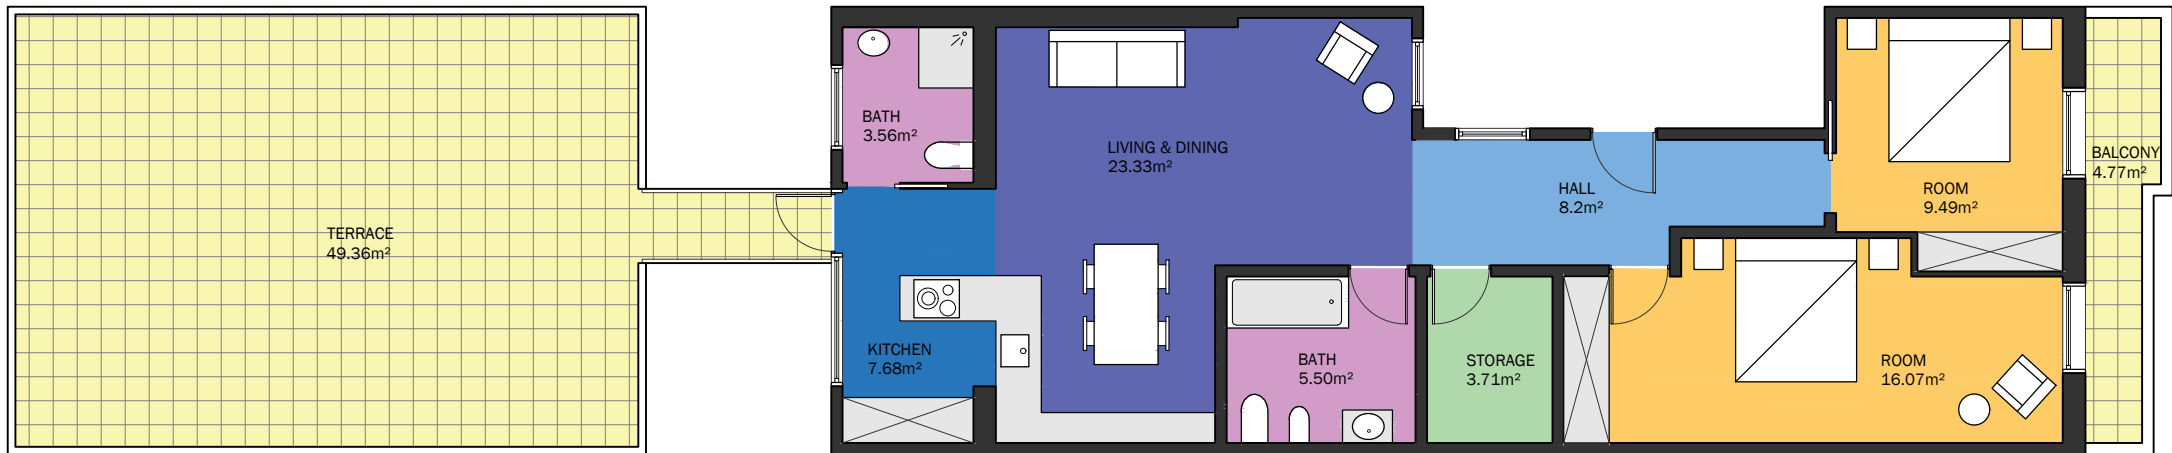

# BCN15464

LUCAS FOX  
INTERNATIONAL PROPERTIES

Scale in metres. Indicative only. Dimensions are approximate. All information contained here in is gathered from sources we believe to be reliable. However we cannot guarantee its accuracy and interested persons should rely on their own enquiries.

Measurements FLOOR	
INTERIOR (Useful surface)	77.54m <sup>2</sup>
Terrace	49.36m <sup>2</sup>
Balcony	4.77m <sup>2</sup>
Built surface	89.03m <sup>2</sup>
Height	2.80m