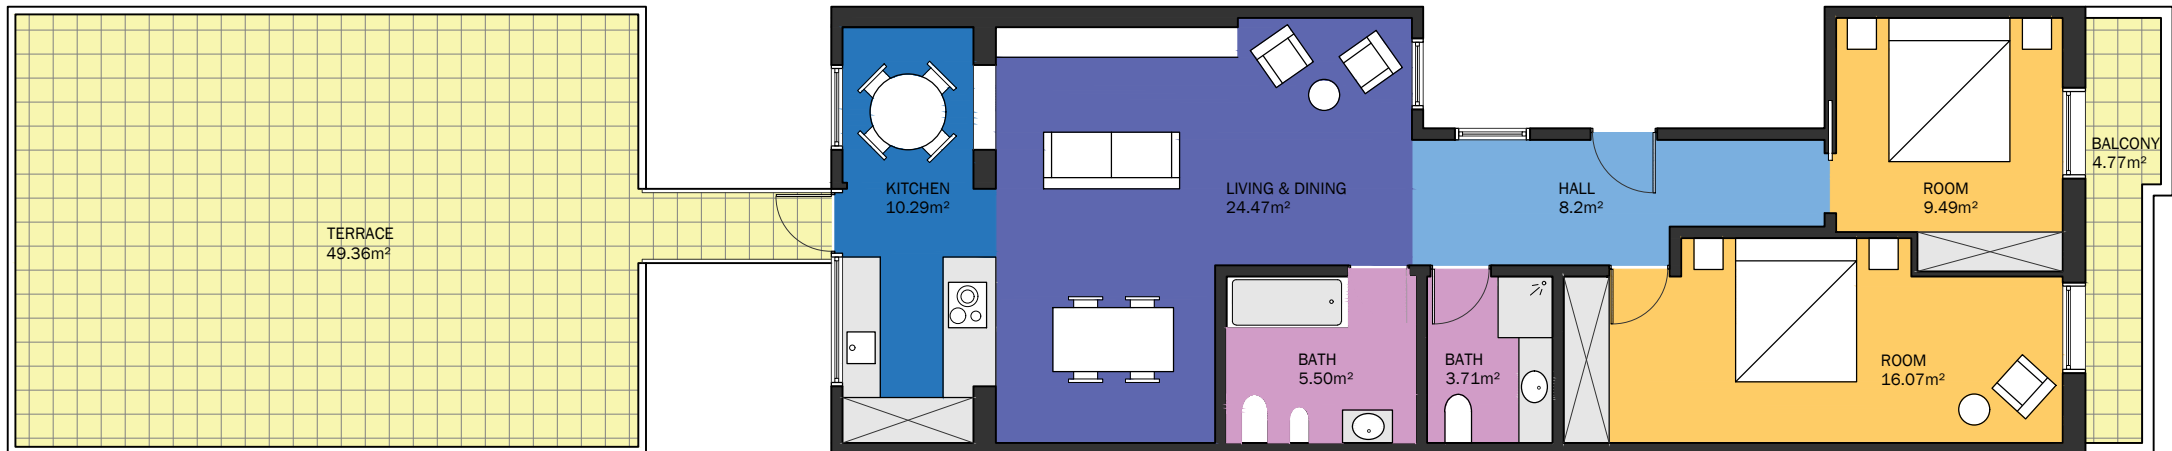

# BCN15464

LUCAS FOX  
INTERNATIONAL PROPERTIES

Scale in metres. Indicative only. Dimensions are approximate. All information contained here in is gathered from sources we believe to be reliable. However we cannot guarantee its accuracy and interested persons should rely on their own enquiries.

Measurements FLOOR	
INTERIOR (Useful surface)	77.73m <sup>2</sup>
Terrace	49.36m <sup>2</sup>
Balcony	4.77m <sup>2</sup>
Built surface	89.03m <sup>2</sup>
Height	2.80m