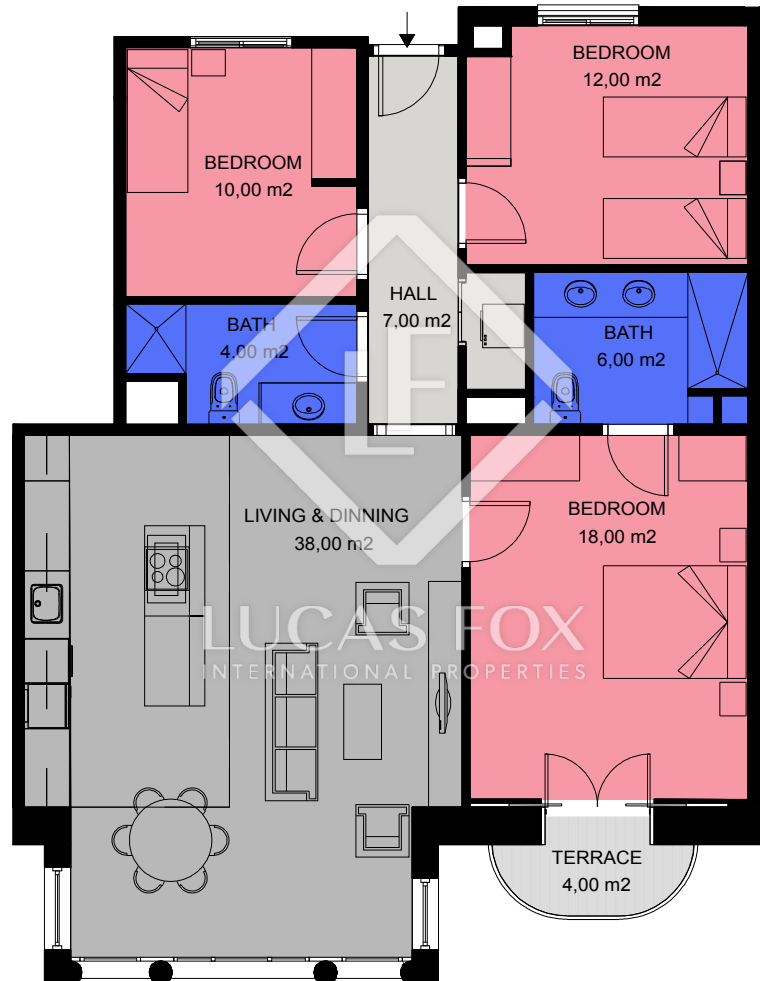

BCN 15378

SCALE (METERS) E: 1/100

LUCAS FOX  
INTERNATIONAL PROPERTIES

Scale in metres. Indicative only. Dimensions are approximate. All information contained here in is gathered from sources we believe to be reliable. However we cannot guarantee its accuracy and interested persons should rely on their own enquiries.

Measurements <b>SECOND FLOOR</b>	
Interior (useful surface)	95,00 m <sup>2</sup>
Exterior surface	4,00 m <sup>2</sup>
Built surface	113,00 m <sup>2</sup>