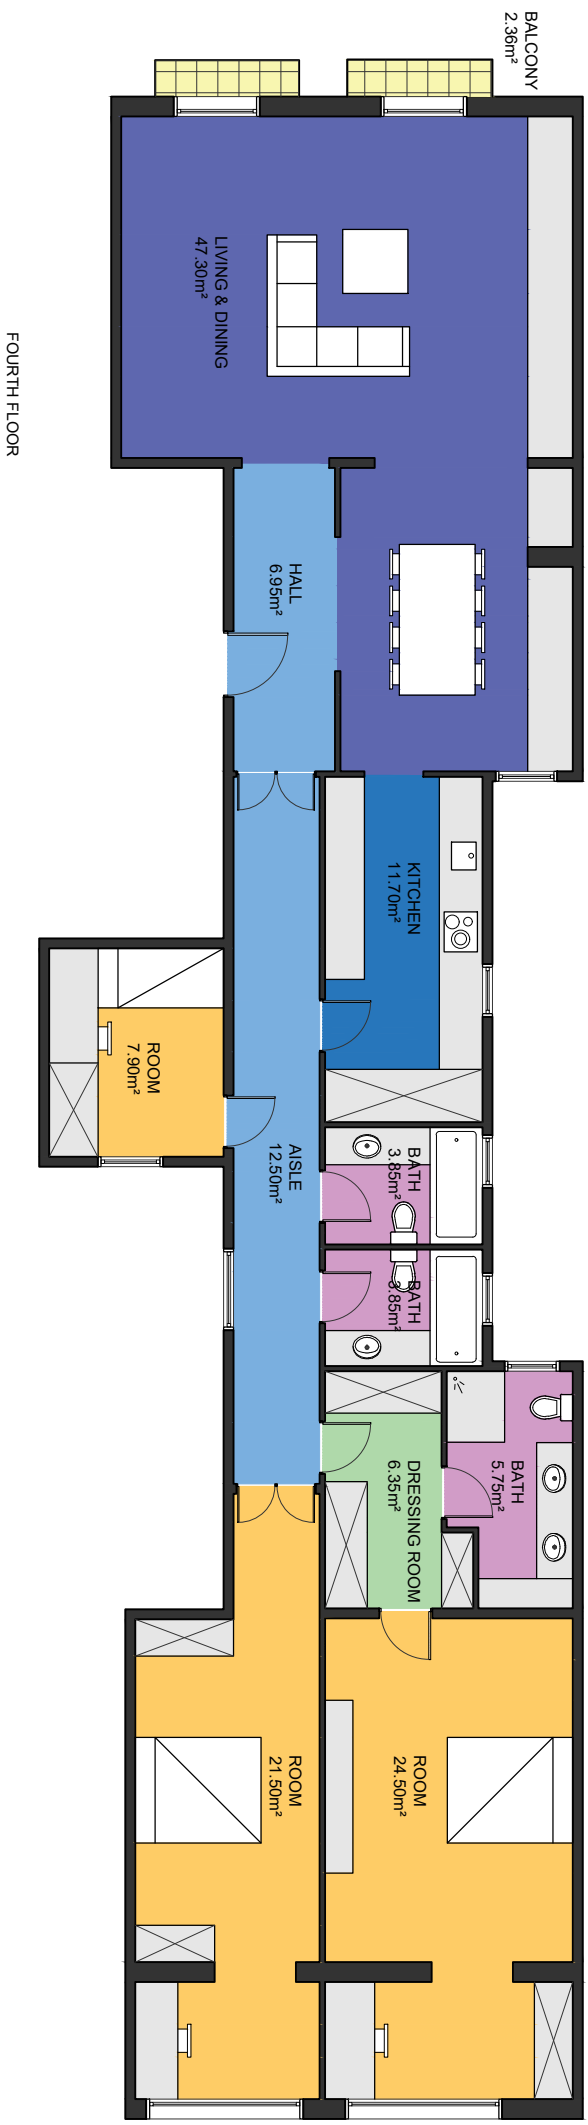

BCN15281

LUCAS FOX
INTERNATIONAL PARTNERS

Scale in metres. Indicative only. Dimensions are approximate. All information contained here in is gathered from sources we believe to be reliable. However we cannot guarantee its accuracy and interested persons should rely on their own enquiries.

Measurements FOURTH FLOOR	
INTERIOR (Useful surface)	152.15m ²
Balcony	2.36m ²
Built surface	174.97m ²