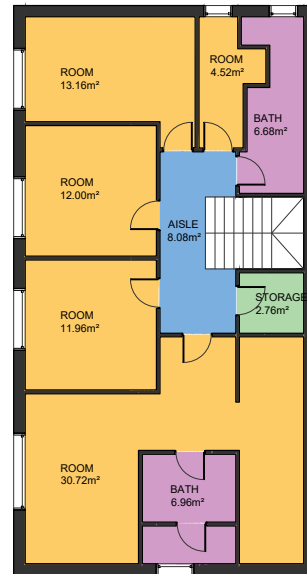

BCN14941

SCALE (METRES) E:1/200

Measurements FLOOR	
GROUND FLOOR	
INTERIOR (Useful surface)	85.16m ²
Terrace	8.12m ²
Garden	254.76m ²
Built surface	106.73m ²
FLOOR -1	
INTERIOR (Useful surface)	96.84m ²
Built surface	120.11m ²
FLOOR -2	
INTERIOR (Useful surface)	86.12m ²
Garden	206.04m ²
Built surface	109.03m ²

Scale in metres. Indicative only. Dimensions are approximate. All information contained here in is gathered from sources we believe to be reliable. However we cannot guarantee its accuracy and interested persons should rely on their own enquiries.