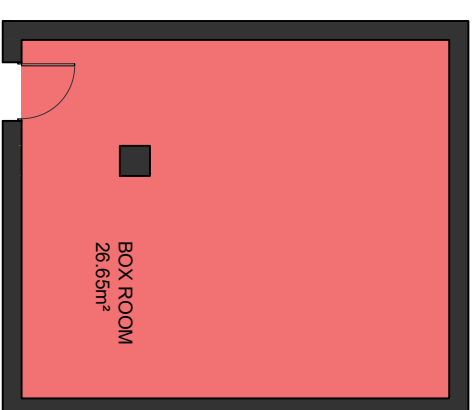

# BCN14900

SCALE (METRES) E:1/100

FOURTH BOX ROOM

Measurements FOURTH FLOOR	
INTERIOR (Useful surface)	43.42m <sup>2</sup>
TERRACE 1	8.72m <sup>2</sup>
TERRACE 2	65.98m <sup>2</sup>
- ROOM EXTERIOR 1	9.21m <sup>2</sup>
- ROOM EXTERIOR 2	14.34m <sup>2</sup>
- TERRACE	42.43m <sup>2</sup>
BOX ROOM	26.65m <sup>2</sup>
Built surface	52.99m <sup>2</sup>
Height	2.50m

LUCAS FOX  
INTERNATIONAL SERVICES

Scale in metres. Indicative only. Dimensions are approximate. All information contained here in is gathered from sources we believe to be reliable. However we cannot guarantee its accuracy and interested persons should rely on their own enquiries.