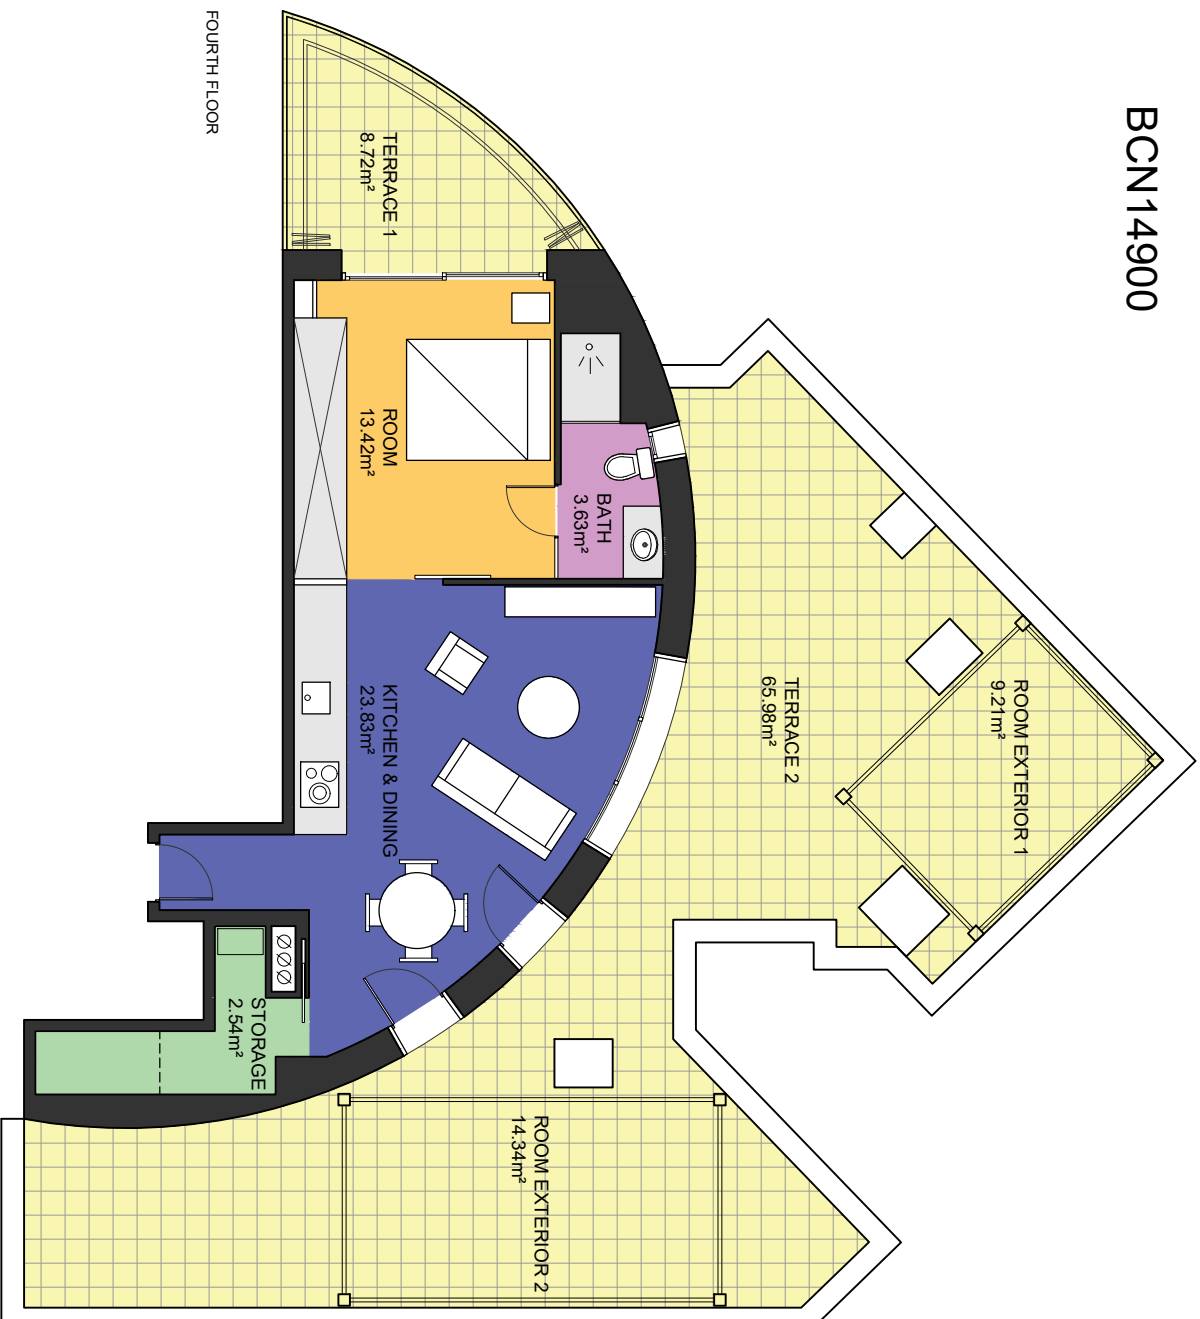

# BCN14900

SCALE (METRES) E:1/100

FOURTH BOX ROOM

Measurements FOURTH FLOOR	
INTERIOR (Useful surface)	43.42m <sup>2</sup>
TERRACE 1	8.72m <sup>2</sup>
TERRACE 2	65.98m <sup>2</sup>
- ROOM EXTERIOR 1	9.21m <sup>2</sup>
- ROOM EXTERIOR 2	14.34m <sup>2</sup>
- TERRACE	42.43m <sup>2</sup>
BOX ROOM	26.65m <sup>2</sup>
Built surface	52.99m <sup>2</sup>
Height	2.50m

LUCAS FOX  
INTERNATIONAL SERVICES

Scale in metres. Indicative only. Dimensions are approximate. All information contained here in is gathered from sources we believe to be reliable. However we cannot guarantee its accuracy and interested persons should rely on their own enquiries.