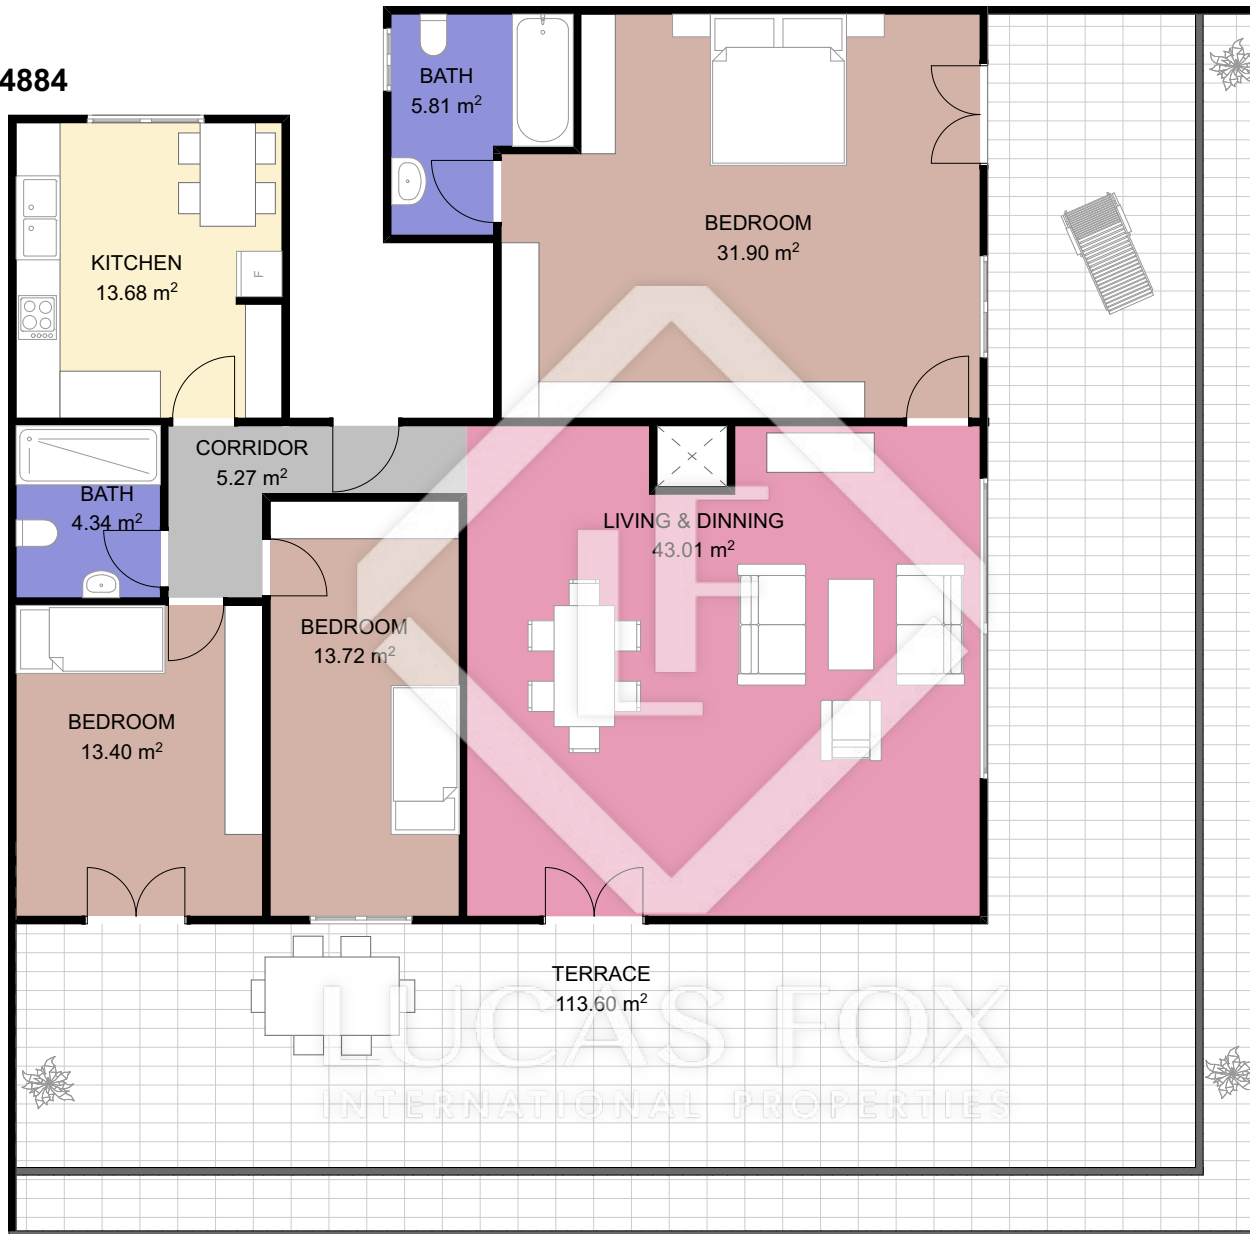

BCN 14884

LUCAS FOX
INTERNATIONAL PROPERTIES

Scale in metres. Indicative only. Dimensions are approximate. All information contained here in is gathered from sources we believe to be reliable. However we cannot guarantee its accuracy and interested persons should rely on their own enquiries.

Measurements	ROOFTOP
INTERIOR (Useful surface)	131,12 m ²
EXTERIOR	113,60 m ²
Built surface	141,58 m ²